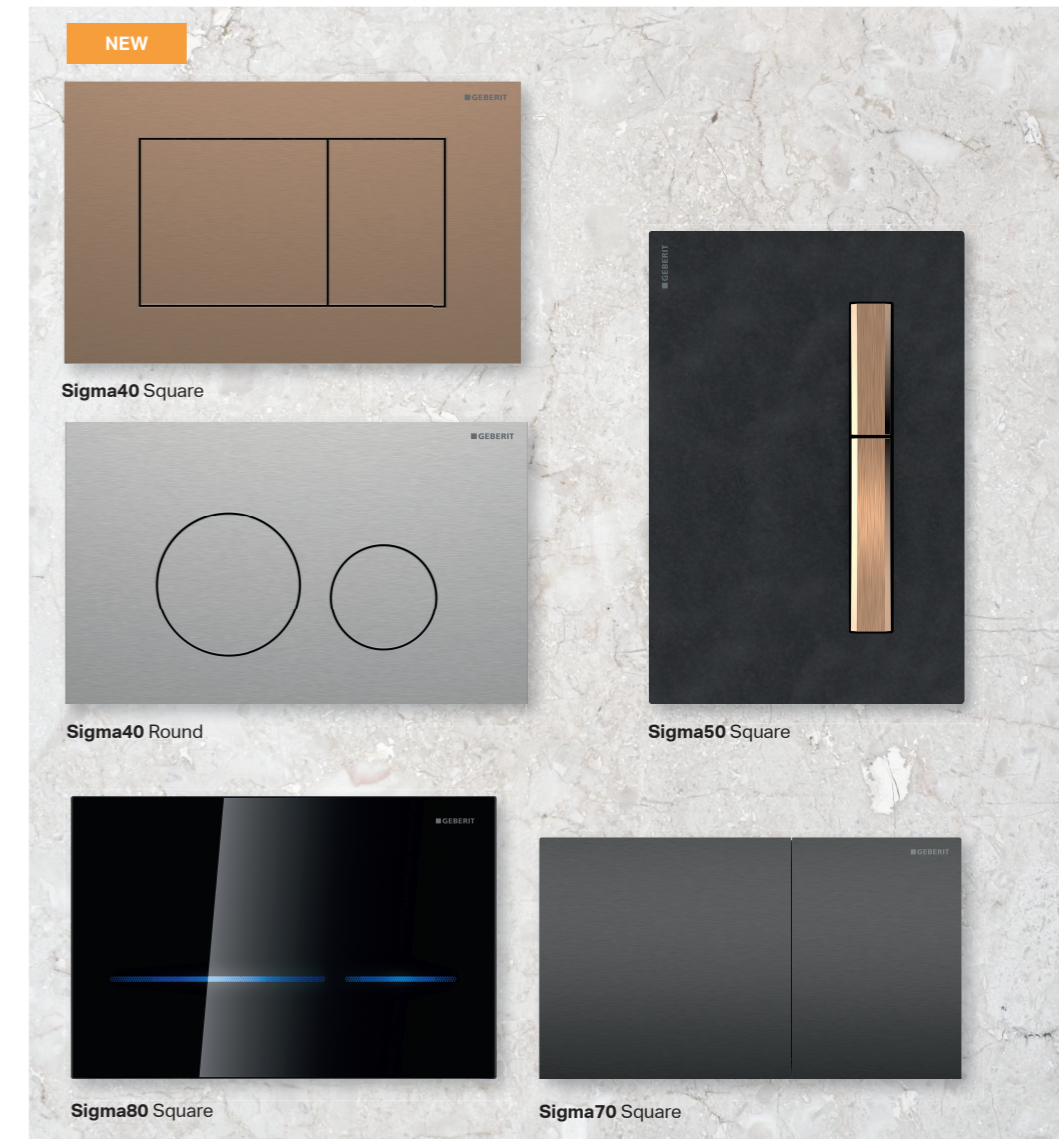

FIND OUT MORE

Discover more about design variety in the bathroom and find the actuator plate that suits your style.