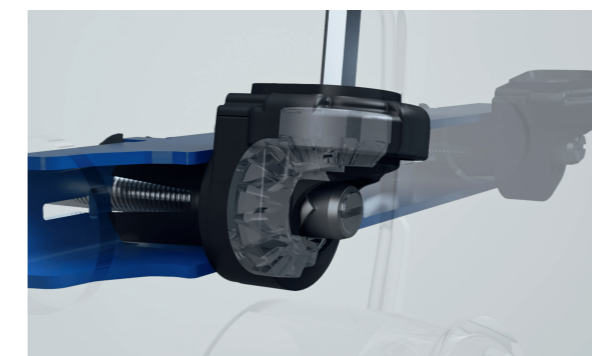

### 2 OUTSTANDING FLUSH PERFORMANCE

The hydraulically optimised interplay between the flush valve and TurboFlush WC ceramic appliance allows the Geberit WC system to achieve a precise and powerful flushing-out performance that exceeds the standard specifications by up to ten times.

THE GEBERIT WC SYSTEM  
**PROFESSIONALS  
 INSTALL GEBERIT**

Geberit's concealed cistern and WC ceramic appliance go together perfectly. The innovative installation techniques mean that the entire installation is 40 per cent faster than with conventional cisterns and WC ceramic appliances.

**40 PER CENT FASTER TO INSTALL THAN  
 CONVENTIONAL WC SYSTEMS\***

- Mostly tool-free installation
- Simple EFF3 fastening
- Clever installation devices

→ **GEBERIT MASTERFIX**

The Geberit MasterFix adapter makes installation tool-free and simple. What's more, the overwind protection based on the tank cover principle ensures a reliable connection between the supply system and the concealed cistern.

← **EFF3 (EASY FAST FIXING) FASTENING SYSTEM**  
 The EFF3 fastening technology makes installing laterally shrouded Geberit WC ceramic appliances simple, fast and almost tool-free.

↑ **WC SEAT INSTALLED IN NO TIME**  
 The WC seat is conveniently aligned and fixed from above without a template. What's more, the EasyMount hinge for easy WC seat installation has been further developed to make removing it easy, too. It can be taken out completely without parts falling into the ceramic appliance. This makes installation even easier.