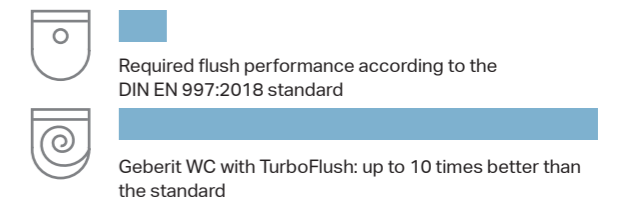

← THE TURBOFLUSH WC

The asymmetrical ceramic appliance controls the flush water precisely and guides it through the rimless ceramic in a powerful vortex. This facilitates a complete and thorough full-surface flush. The absence of a flush rim or splash guard ensures unrestricted cleanliness, as there are no corners or edges where dirt can accumulate.