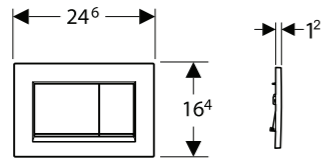

GEBERIT SIGMA ACTUATOR PLATES

Sigma20, square

Flush technology:
dual flush

→ **115.883.11.1**
Plate & Buttons:
White / glossy
Design Stripes: Matt white
Material: Plastic