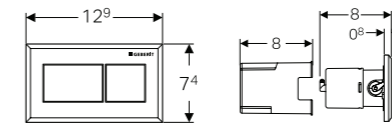

GEBERIT REMOTE FLUSH ACTUATOR PLATES

Pneumatic Actuator, square

Flush technology:
dual flush

→ **115.932.KT.1**
Plate: White alpine / glossy
Buttons: Chrome / brushed
Material: Plastic

→ **115.932.KA.1**
Plate: Chrome / glossy
Buttons: Chrome / brushed
Material: Plastic

→ **115.932.GH.1**
Cover Plate & Buttons:
Brushed chrome
Material: Die cast zinc

→ **115.932.KV.1**
Plate: Black / glossy
Buttons: Chrome / brushed
Material: Plastic