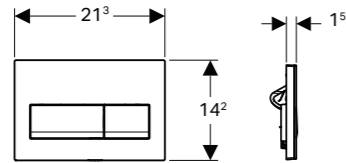

GEBERIT ALPHA ACTUATOR PLATES

Alpha50, square

Flush technology:
dual flush

→ **115.060.11.1**
Plate: White / glossy
Buttons: Chrome / glossy
Material: Plastic

→ **115.060.DW.1**
Plate: Black / glossy
Buttons: Chrome / glossy
Material: Plastic