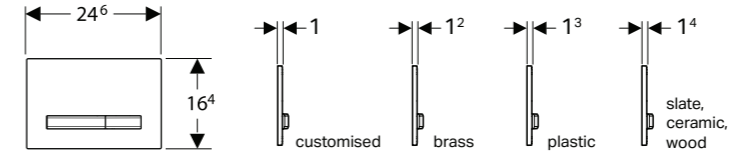

GEBERIT SIGMA ACTUATOR PLATES

Sigma50, square

Flush technology:
dual flush

→ **115.672.11.2**
Cover Plate: White / glossy
Base Plate & Buttons:
Brass-coloured / brushed,
Easy-to-clean coated
Material: Die-cast zinc, Plastic

→ **115.670.11.2**
Cover Plate: White / glossy
Base Plate & Buttons:
Red gold / brushed,
Easy-to-clean coated
Material: Die-cast zinc, Plastic

→ **115.671.11.2**
Cover Plate: White / glossy
Base Plate & Buttons:
Black chrome / brushed,
Easy-to-clean coated
Material: Die-cast zinc, Plastic

→ **115.788.11.2**
Cover Plate: White / glossy
Base Plate: Chrome / glossy
Buttons: Chrome / brushed,
Easy-to-clean coated
Material: Die-cast zinc, Plastic

→ **115.788.JL.2**
Cover Plate: Sand grey / glossy glass
Base Plate: Chrome / glossy
Buttons: Chrome / brushed,
Easy-to-clean coated
Material: Die-cast zinc, Glass

→ **115.672.DW.2**
Cover Plate: Black / glossy
Base Plate & Buttons:
Brass-coloured / brushed,
Easy-to-clean coated
Material: Die-cast zinc, Plastic

→ **115.670.DW.2**
Cover Plate: Black / glossy
Base Plate & Buttons:
Red gold / brushed, Easy-to-
clean coated
Material: Die-cast zinc, Plastic

→ **115.671.DW.2**
Cover Plate: Black / glossy
Base Plate & Buttons:
Black chrome / brushed,
Easy-to-clean coated
Material: Die-cast zinc, Plastic

→ **115.788.DW.2**
Cover Plate: Black / glossy
Base Plate: Chrome / glossy
Buttons: Chrome / brushed,
Easy-to-clean coated
Material: Die-cast zinc, Plastic

→ **115.788.SD.2**
Cover Plate: Reflective smoked glass
Base Plate: Chrome / glossy
Buttons: Chrome / brushed,
Easy-to-clean coated
Material: Die-cast zinc, Glass

→ **115.672.JM.2**
Cover Plate: Mustang slate
Base Plate & Buttons:
Brass-coloured / brushed,
Easy-to-clean coated
Material: Die-cast zinc, Slate
(natural product)

→ **115.670.JM.2**
Cover Plate: Mustang slate
Base Plate & Buttons:
Red gold / brushed,
Easy-to-clean coated
Material: Die-cast zinc /
slate (natural product)

→ **115.671.JM.2**
Cover Plate: Mustang slate
Base Plate & Buttons:
Black chrome / brushed,
Easy-to-clean coated
Material: Die-cast zinc,
Slate (natural product)

→ **115.778.JM.2**
Cover Plate: Mustang slate
Base Plate: Chrome / glossy
Buttons: Chrome / brushed,
Easy-to-clean coated
Material: Die-cast zinc,
Slate (natural product)

→ **115.788.JK.2**
Cover Plate: Lava / glossy glass
Base Plate: Chrome / glossy
Buttons: Chrome / brushed,
Easy-to-clean coated
Material: Die-cast zinc, Glass

→ **115.672.JV.2**
Cover Plate: Concrete look
Base Plate & Buttons:
Brass-coloured / brushed,
Easy-to-clean coated
Material: Die-cast zinc,
Ceramic

→ **115.670.JV.2**
Cover Plate: Concrete look
Base Plate & Buttons:
Red gold / brushed,
Easy-to-clean coated
Material: Die-cast zinc,
Ceramic

→ **115.671.JV.2**
Cover Plate: Concrete look
Base Plate & Buttons:
Black chrome / brushed,
Easy-to-clean coated
Material: Die-cast zinc,
Ceramic

→ **115.788.JV.2**
Cover Plate: Concrete look
Base Plate: Chrome / glossy
Buttons: Chrome / brushed,
Easy-to-clean coated
Material: Die-cast zinc,
Ceramic