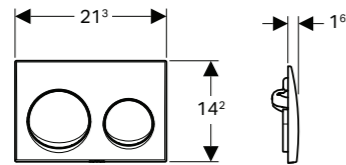

Alpha25, round

Flush technology:
dual flush

→ **115.040.11.5**
Cover Plate & Buttons:
White
Material: Plastic

→ **115.040.21.5**
Cover Plate & Buttons:
Chrome / glossy
Material: Plastic

→ **115.040.46.5**
Cover Plate & Buttons:
Chrome / matt
Material: Plastic