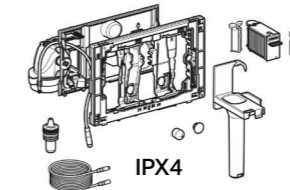

GEBERIT DUOFRESH MODULE FOR SIGMA CONCEALED CISTERN

DuoFresh Module

Technology:
odour extraction with filtration,
user recognition, orientation light

For Geberit Sigma concealed cisterns 12cm only