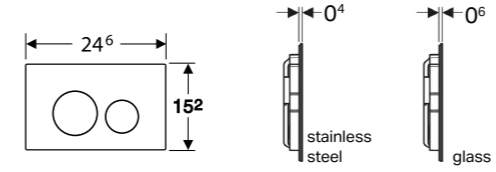

Sigma40, round

Flush technology:
dual flush

→ 115.628.SI.1 Plate & Buttons: White / glossy glass Material: Glass	→ 115.628.JT.1 Plate & Buttons: White matt, Easy-to-clean coated Material: Stainless steel	→ 115.628.JL.1 Plate & Buttons: Sand grey / glossy glass Material: Glass	→ 115.628.FW.1 Plate & Buttons: Brushed, Easy-to-clean coated Material: Stainless steel	→ 115.628.QF.1 Plate & Buttons: Brass-coloured / Brushed, Easy-to-clean coated Material: Stainless steel
→ 115.628.QB.1 Plate & Buttons: Red gold / Brushed, Easy-to-clean coated Material: Stainless steel	→ 115.628.JK.1 Plate & Buttons: Lava / glossy glass Material: Glass	→ 115.628.SJ.1 Plate & Buttons: Black / glossy glass Material: Glass	→ 115.628.QD.1 Plate & Buttons: Black chrome / Brushed, Easy-to-clean coated Material: Stainless steel	→ 115.628.14.1 Plate & Buttons: Black matt, Easy-to-clean coated Material: Stainless steel
→ 115.628.ID.1 Plate & Buttons: Nickel brushed, Easy-to-clean coated Material: Stainless steel				

BESPOKE CUSTOMISED FINISHES

When ordering plates with customised finishes, you only need the colour code and price group in addition to the order number. Please note that orders cannot be cancelled or returned because the products are custom-made. You can find the selection here: <https://doc.geberit.com/973.069.00.0>

→ 004.610.00.2
→ 004.610.00.3