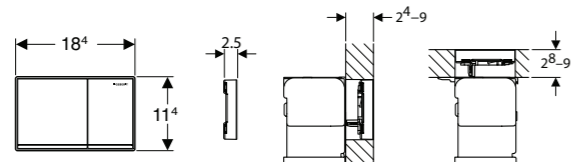

GEBERIT OMEGA ACTUATOR PLATES

Omega60, square

Surface-even

Flush technology:
dual flush

- → **115.081.SI.1**
  Buttons: White / glossy glass
  Frame: Chrome / glossy
  Design Stripes: Reflective glass
  Material: Die-cast zinc / glass
- → **115.081.JL.1**
  Buttons: Sand grey / glossy glass
  Frame: Chrome / glossy
  Design Stripes: Reflective glass
  Material: Die-cast zinc / glass
- → **115.081.JK.1**
  Buttons: Lava / glossy glass
  Frame: Chrome / glossy
  Design Stripes: Reflective glass
  Material: Die-cast zinc / glass
- → **115.081.SJ.1**
  Buttons: Black / glossy
  Frame: Chrome / glossy
  Design Stripes: Reflective glass
  Material: Die-cast zinc / glass
- → **115.081.GH.1**
  Buttons: Chrome / brushed
  Frame & Design Stripes: Chrome / glossy
  Material: Die-cast zinc