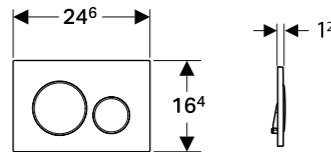

Sigma20, round

Flush technology:
dual flush

→ **115.882.11.1**
Plate & Buttons:
White / glossy
Design Rings: White matt
Material: Plastic