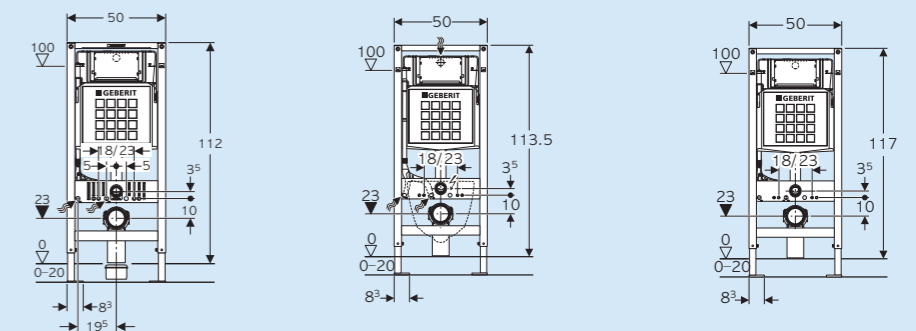

Dimensions

SG – Singapore PH – Philippines
HK – Hong Kong TH – Thailand
ID – Indonesia TW – Taiwan
KR – South Korea VN – Vietnam
MY – Malaysia