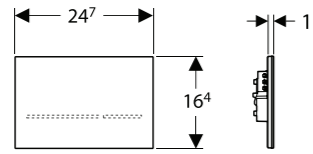

## Sigma80, square

Flush technology:  
dual flush, infrared,  
touchless

→ **116.090.SM.6**  
Colour/Surface:  
Reflective glass  
Material: Glass

→ **116.090.SG.6**  
Colour/Surface:  
Black / glass  
Material: Glass