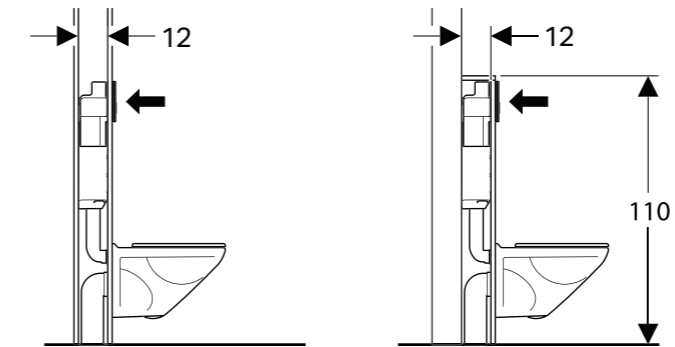

←
12 CM CISTERN-THICKNESS
In the wall or in front of the wall. Flushing actuation from the front. Choose either Sigma, Omega or Alpha 12 cm.