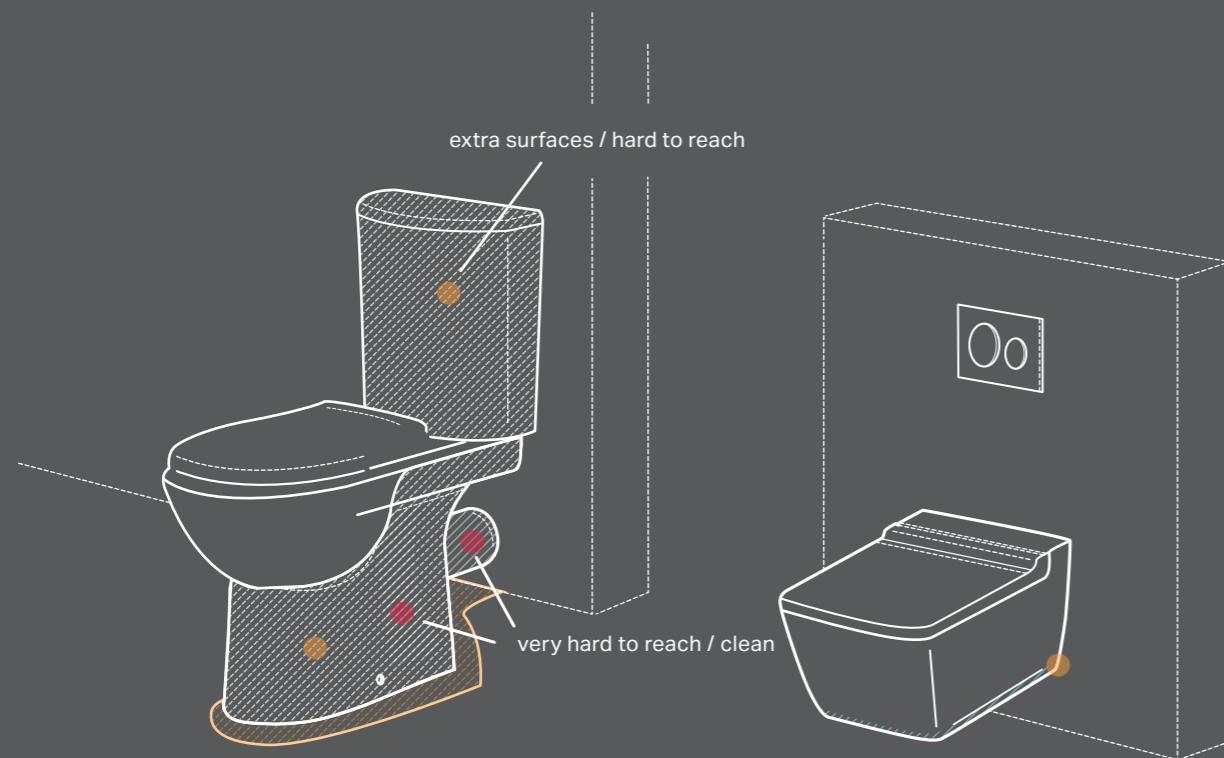

## TIME-SAVING

More hygienic does not mean that you need more time for cleaning the bathroom. On the contrary: with a wall-hung solution you clean the toilet much faster.