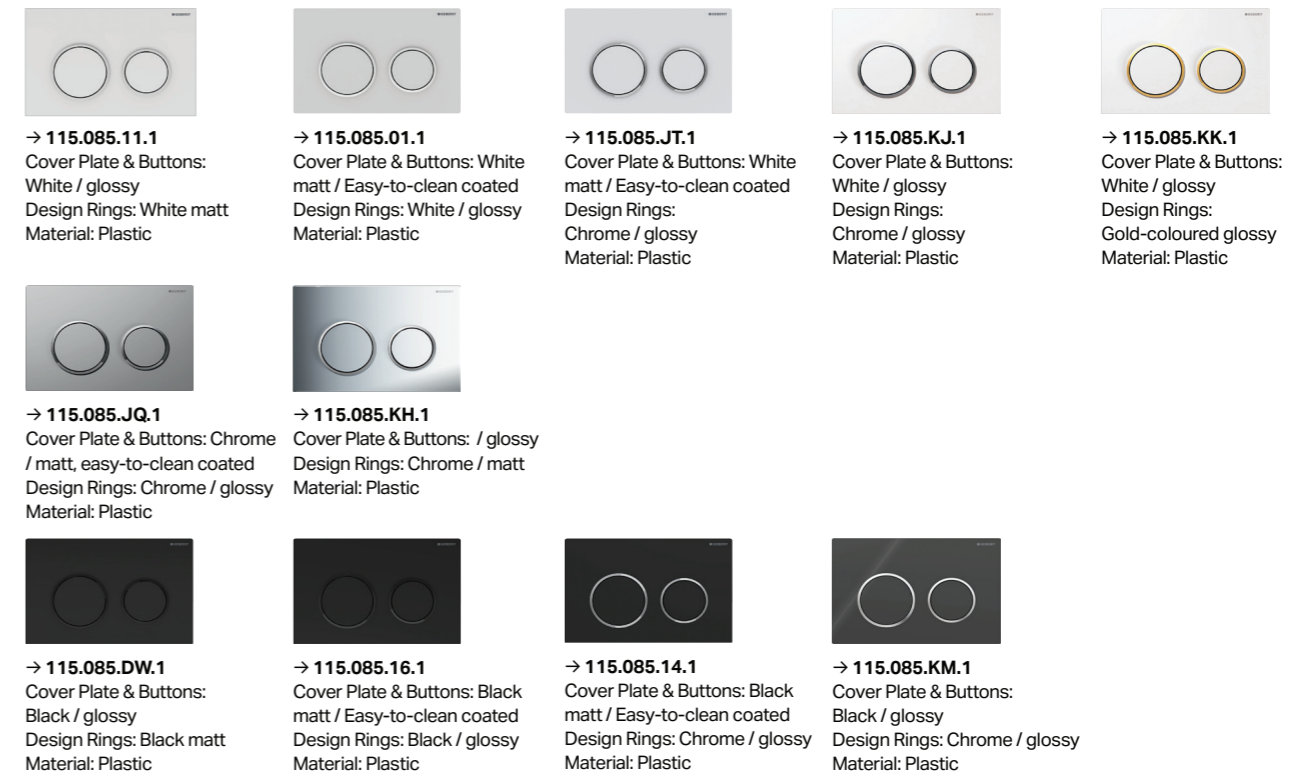

GEBERIT OMEGA ACTUATOR PLATES

Omega20, round

Flush technology:
dual flush

- → **115.085.11.1**
  Cover Plate & Buttons: White / glossy
  Design Rings: White matt
  Material: Plastic
- → **115.085.01.1**
  Cover Plate & Buttons: White matt / Easy-to-clean coated
  Design Rings: White / glossy
  Material: Plastic
- → **115.085.JT.1**
  Cover Plate & Buttons: White matt / Easy-to-clean coated
  Design Rings: Chrome / glossy
  Material: Plastic
- → **115.085.KJ.1**
  Cover Plate & Buttons: White / glossy
  Design Rings: Chrome / glossy
  Material: Plastic
- → **115.085.KK.1**
  Cover Plate & Buttons: White / glossy
  Design Rings: Gold-coloured glossy
  Material: Plastic
- → **115.085.JQ.1**
  Cover Plate & Buttons: Chrome / matt, easy-to-clean coated
  Design Rings: Chrome / glossy
  Material: Plastic
- → **115.085.KH.1**
  Cover Plate & Buttons: / glossy
  Design Rings: Chrome / matt
  Material: Plastic
- → **115.085.DW.1**
  Cover Plate & Buttons: Black / glossy
  Design Rings: Black matt
  Material: Plastic
- → **115.085.16.1**
  Cover Plate & Buttons: Black matt / Easy-to-clean coated
  Design Rings: Black / glossy
  Material: Plastic
- → **115.085.14.1**
  Cover Plate & Buttons: Black matt / Easy-to-clean coated
  Design Rings: Chrome / glossy
  Material: Plastic
- → **115.085.KM.1**
  Cover Plate & Buttons: Black / glossy
  Design Rings: Chrome / glossy
  Material: Plastic

Omega01, round

Flush technology:
dual flush