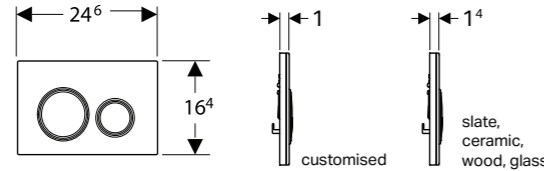

GEBERIT SIGMA ACTUATOR PLATES

Sigma50, round

Flush technology:
dual flush

→ 115.652.SI.1 Cover Plate & Buttons: White / glossy glass Base Plate: Brass-coloured / brushed, Easy-to-clean coated Design ring/-s: brass-coloured Material: Die-cast zinc, Glass	→ 115.650.SI.1 Cover Plate & Buttons: White / glossy glass Base Plate: Red gold / brushed, Easy-to-clean coated Design ring/-s: Red gold Material: Die-cast zinc, Glass	→ 115.651.SI.1 Cover Plate & Buttons: White / glossy glass Base Plate: Black chrome / brushed, Easy-to-clean coated Design ring/-s: Black chrome Material: Die-cast zinc, Glass	→ 115.884.SI.1 Cover Plate & Buttons: White / glossy glass Base Plate & Design ring/-s: Chrome / glossy Material: Die-cast zinc, Glass	→ 115.884.JL.1 Cover Plate & Buttons: Sand grey / glossy glass Base Plate & Design ring/-s: Chrome / glossy Material: Die-cast zinc, Glass
→ 115.652.SJ.1 Cover Plate & Buttons: Black / glossy glass Base Plate: Brass-coloured / brushed, Easy-to-clean coated Design ring/-s: brass-coloured Material: Die-cast zinc / glass	→ 115.650.SJ.1 Cover Plate & Buttons: Black / glossy glass Base Plate: Red gold / brushed, Easy-to-clean coated Design ring/-s: Red gold Material: Die-cast zinc, Glass	→ 115.651.SJ.1 Cover Plate & Buttons: Black / glossy glass Base Plate: Black chrome / brushed, Easy-to-clean coated Design ring/-s: Black chrome Material: Die-cast zinc, Glass	→ 115.884.SJ.1 Cover Plate & Buttons: Black / glossy glass Base Plate & Design ring/-s: Chrome / glossy Material: Die-cast zinc, Glass	→ 115.884.JK.1 Cover Plate & Buttons: Lava / glossy glass Base Plate & Design ring/-s: Chrome / glossy Material: Die-cast zinc, Glass
→ 115.652.JM.1 Cover Plate & Buttons: Mustang slate Base Plate: Brass-coloured / brushed, Easy-to-clean coated Design ring/-s: brass-coloured Material: Die-cast zinc / slate (natural product)	→ 115.650.JM.1 Cover Plate & Buttons: Mustang slate Base Plate: Red gold / brushed, Easy-to-clean coated Design ring/-s: Red gold Material: Die-cast zinc / slate (natural product)	→ 115.651.JM.1 Cover Plate & Buttons: Mustang slate Base Plate: Black chrome / brushed, Easy-to-clean coated Design ring/-s: Black chrome Material: Die-cast zinc / slate (natural product)	→ 115.884.JM.1 Cover Plate & Buttons: Mustang slate Base Plate & Design ring/-s: Chrome / glossy Material: Die-cast zinc / slate (natural product)	→ 115.629.ID.1 Plate & Buttons: Nickel brushed, Easy-to-clean coated Material: Stainless steel
→ 115.652.JV.1 Cover Plate & Buttons: Concrete look Base Plate: Brass-coloured / brushed, Easy-to-clean coated Design ring/-s: brass-coloured Material: Die-cast zinc / ceramic	→ 115.650.JV.1 Cover Plate & Buttons: Concrete look Base Plate: Red gold / brushed, Easy-to-clean coated Design ring/-s: Red gold Material: Die-cast zinc / ceramic	→ 115.651.JV.1 Cover Plate & Buttons: Concrete look Base Plate: Black chrome / brushed, Easy-to-clean coated Design ring/-s: Black chrome Material: Die-cast zinc / ceramic	→ 115.884.JV.1 Cover Plate & Buttons: Concrete look Base Plate & Design ring/-s: Chrome / glossy Material: Die-cast zinc / ceramic	
→ 115.652.JX.1 Cover Plate & Buttons: Black walnut Base Plate: Brass-coloured / brushed, Easy-to-clean coated Design ring/-s: brass-coloured Material: Die-cast zinc / wood (natural product)	→ 115.650.JX.1 Cover Plate & Buttons: Black walnut Base Plate: Red gold / brushed, Easy-to-clean coated Design ring/-s: Red gold Material: Die-cast zinc / wood (natural product)	→ 115.651.JX.1 Cover Plate & Buttons: Black walnut Base Plate: Black chrome / brushed, Easy-to-clean coated Design ring/-s: Black chrome Material: Die-cast zinc / wood (natural product)	→ 115.884.JX.1 Cover Plate & Buttons: Black walnut Base Plate & Design ring/-s: Chrome / glossy Material: Die-cast zinc / wood (natural product)	
→ 115.652.00.1 Cover Plate & Buttons: Customised Base Plate: Brass-coloured / brushed, Easy-to-clean coated Design ring/-s: brass-coloured Material: Die-cast zinc	→ 115.650.00.1 Cover Plate & Buttons: Customised Base Plate: Red gold / brushed, Easy-to-clean coated Design ring/-s: Red gold Material: Die-cast zinc	→ 115.651.00.1 Cover Plate & Buttons: Customised Base Plate: Black chrome / brushed, Easy-to-clean coated Design ring/-s: Black chrome Material: Die-cast zinc	→ 115.884.00.1 Cover Plate & Buttons: Customised Base Plate & Design ring/-s: Chrome / glossy Material: Die-cast zinc