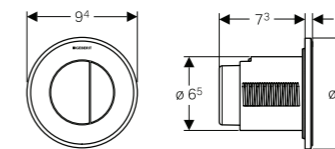

Pneumatic Type 10, round

Flush technology:
dual flush

→ **116.055.KJ.1**
Collar & Buttons:
White alpine / glossy
Design Rings:
Chrome / glossy
Material: Plastic

→ **116.055.KK.1**
Collar & Buttons:
White alpine / glossy
Design Rings:
Gold-coloured / gloss
Material: Plastic

→ **116.055.JQ.1**
Collar & Buttons: Chrome /
matt, easy-to-clean coated
Design Rings:
Chrome / glossy
Material: Plastic

→ **116.055.KH.1**
Collar & Buttons:
Chrome / glossy
Design Rings:
Chrome / matt
Material: Plastic

→ **116.055.DW.1**
Collar & Buttons:
Black / glossy
Design Rings:
Black / matt
Material: Plastic

→ **116.055.16.1**
Collar & Buttons: Black matt
/ Easy-to-clean coated
Design Rings:
Black / glossy
Material: Plastic

→ **116.055.KM.1**
Collar & Buttons:
Black / glossy
Design Rings:
Chrome / glossy
Material: Plastic