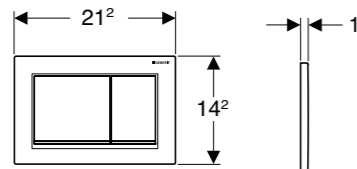

## Omega20, square

Flush technology:  
dual flush

- **115.080.11.1**  
Cover Plate & Buttons: White / glossy  
Stripes: White matt  
Material: Plastic
- **115.080.01.1**  
Cover Plate & Buttons: White matt / Easy-to-clean coated  
Stripes: White / glossy  
Material: Plastic
- **115.080.JT.1**  
Cover Plate & Buttons: White matt / Easy-to-clean coated  
Stripes: Chrome / glossy  
Material: Plastic
- **115.080.KJ.1**  
Cover Plate & Buttons: White / glossy  
Stripes: Chrome / glossy  
Material: Plastic
- **115.080.KK.1**  
Cover Plate & Buttons: White / glossy  
Stripes: Gold-coloured / glossy  
Material: Plastic
- **115.080.KH.1**  
Cover Plate & Buttons: Chrome / glossy  
Stripes: Chrome / Matt  
Material: Plastic
- **115.080.JQ.1**  
Cover Plate & Buttons: Chrome / matt, Easy-to-clean coated  
Stripes: Chrome / glossy  
Material: Plastic
- **115.080.DW.1**  
Cover Plate & Buttons: Black / glossy  
Stripes: Black Matt  
Material: Plastic
- **115.080.16.1**  
Cover Plate & Buttons: Black matt / Easy-to-clean coated  
Stripes: Black / glossy  
Material: Plastic
- **115.080.14.1**  
Cover Plate & Buttons: Black matt / Easy-to-clean coated  
Stripes: Chrome / glossy  
Material: Plastic
- **115.080.KM.1**  
Cover Plate & Buttons: Black / glossy  
Stripes: Chrome / glossy  
Material: Plastic