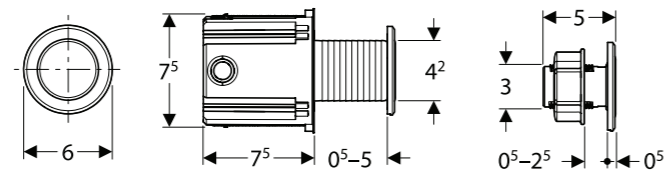

## Omega Type10 IR sensor, round

Flush technology:  
dual flush, infrared

→ **115.956.SN.6**  
Collar: Brushed,  
Easy-to-clean coated  
Design ring: polished  
Material: Stainless steel  
Main operated