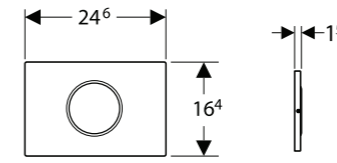

GEBERIT SIGMA ACTUATOR PLATES

Sigma10, round

Flush technology:
dual flush, infrared,
automatic, touchless