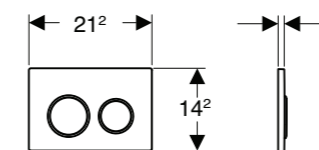

Omega01, round

Flush technology:
dual flush

- → **115.093.11.1**
  Cover Plate & Buttons: White / glossy
  Material: Plastic
- → **115.093.46.1**
  Cover Plate: Matt
  Buttons: Chrome / matt
  Base plate: Chrome
  Material: Plastic
- → **115.093.21.1**
  Cover Plate & Buttons: Chrome / glossy
  Material: Plastic
- → **115.093.DW.1**
  Cover Plate & Buttons: Black / glossy
  Material: Plastic
- → **115.093.JQ.1**
  Cover Plate & Buttons: Silver matt chrome, Easy-to-clean coated
  Material: Plastic
- → **115.093.ID.1**
  Cover Plate & Buttons: Nickel brushed, Easy-to-clean coated
  Material: Plastic
- → **115.093.QF.1**
  Cover Plate & Buttons: Brass-coloured
  Easy-to-clean coated
  Material: Plastic
- → **115.093.QB.1**
  Cover Plate & Buttons: Red gold, Easy-to-clean coated
  Material: Plastic
- → **115.093.QD.1**
  Cover Plate & Buttons: Black chrome, Easy-to-clean coated
  Material: Plastic
- → **115.093.14.1**
  Cover Plate & Buttons: Black matt, Easy-to-clean coated
  Material: Plastic