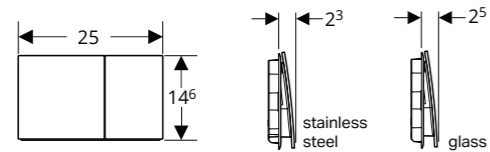

Sigma70, square

Flush technology:
dual flush

→ **115.622.SI.1**
Plate & Buttons:
white / glossy glass
Material: Glass

→ **115.622.JL.1**
Plate & Buttons:
Sand grey / glossy glass
Material: Glass

→ **115.622.JK.1**
Plate & Buttons:
Lava / glossy glass
Material: Glass

→ **115.622.SJ.1**
Plate & Buttons:
Black / glossy glass
Material: Glass

→ **115.622.14.1**
Plate & Buttons: Black matt,
Easy-to-clean coated
Material: Stainless steel

→ **115.622.FW.1**
Plate & Buttons:
Brushed,
Easy-to-clean coated
Material: Stainless steel

→ **115.622.JT.1**
Plate & Buttons:
White matt,
Easy-to-clean coated
Material: Stainless steel

→ **115.622.QF.1**
Plate & Buttons:
Brass-coloured, Brushed,
Easy-to-clean coated
Material: Stainless steel

→ **115.622.QB.1**
Plate & Buttons:
Red gold, Brushed,
Easy-to-clean coated
Material: Stainless steel

→ **115.622.QD.1**
Plate & Buttons:
Black chrome, Brushed,
Easy-to-clean coated
Material: Stainless steel

→ **115.622.ID.1**
Plate & Buttons:
Nickel brushed,
Easy-to-clean coated
Material: Stainless steel