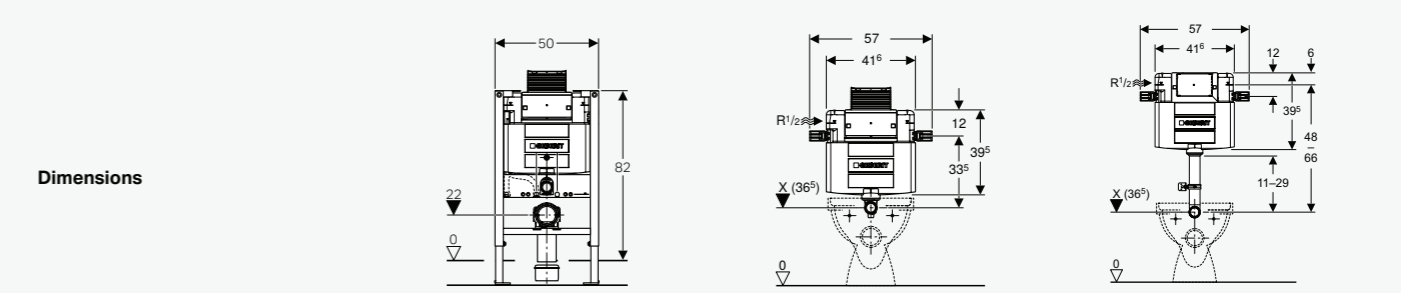

# GEBERIT OMEGA AT ONE GLANCE

<b>Article number</b>	224.531.00.1	224.511.00.1*	224.512.00.1*
<b>Country</b>	SG, ID, MY, PH, TH, TW, VN	SG, ID, MY, PH, TH, TW, VN	SG, ID, MY, PH, TH, TW, VN
<b>Flushing Water</b>	4/3L	4/3L	4/3L
<b>Cistern thickness</b>	12 cm	12 cm	12 cm
<b>Min wall thickness without finishing</b>	15 cm (Front) 17 cm (Top)	15 cm (Front) 17 cm (Top)	15 cm (Front) 17 cm (Top)
<b>Max wall thickness without finishing</b>	20 cm	20 cm	20 cm
<b>Cistern height</b>	82 cm	82 cm	92 - 110 cm
<b>For solid construction</b>	x	x	x
<b>For drywall construction</b>	x		
<b>Wall-hung-ready (fixation for wall-hung ceramic included)</b>	x		
<b>For front actuation</b>	x	x	x
<b>For top actuation</b>	x	x	x
<b>With conduit pipe for Geberit AquaClean</b>	x		
<b>Tool-free maintenance</b>	x	x	x