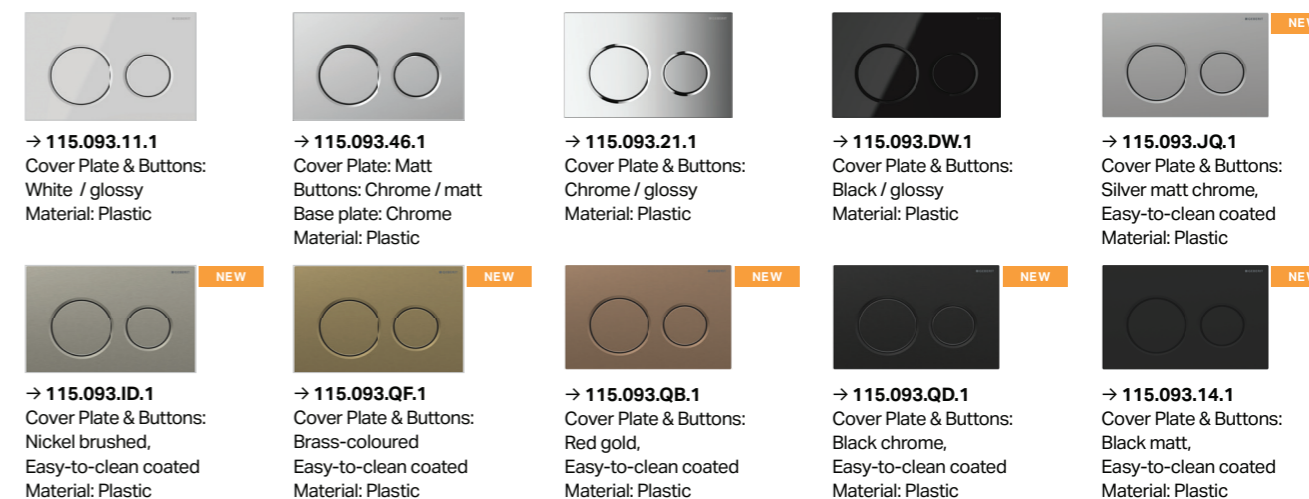

- → **115.093.11.1**
  Cover Plate & Buttons: White / glossy
  Material: Plastic
- → **115.093.46.1**
  Cover Plate: Matt
  Buttons: Chrome / matt
  Base plate: Chrome
  Material: Plastic
- → **115.093.21.1**
  Cover Plate & Buttons: Chrome / glossy
  Material: Plastic
- → **115.093.DW.1**
  Cover Plate & Buttons: Black / glossy
  Material: Plastic
- → **115.093.JQ.1**
  Cover Plate & Buttons: Silver matt chrome, Easy-to-clean coated
  Material: Plastic
- → **115.093.ID.1**
  Cover Plate & Buttons: Nickel brushed, Easy-to-clean coated
  Material: Plastic
- → **115.093.QF.1**
  Cover Plate & Buttons: Brass-coloured
  Easy-to-clean coated
  Material: Plastic
- → **115.093.QB.1**
  Cover Plate & Buttons: Red gold, Easy-to-clean coated
  Material: Plastic
- → **115.093.QD.1**
  Cover Plate & Buttons: Black chrome, Easy-to-clean coated
  Material: Plastic
- → **115.093.14.1**
  Cover Plate & Buttons: Black matt, Easy-to-clean coated
  Material: Plastic