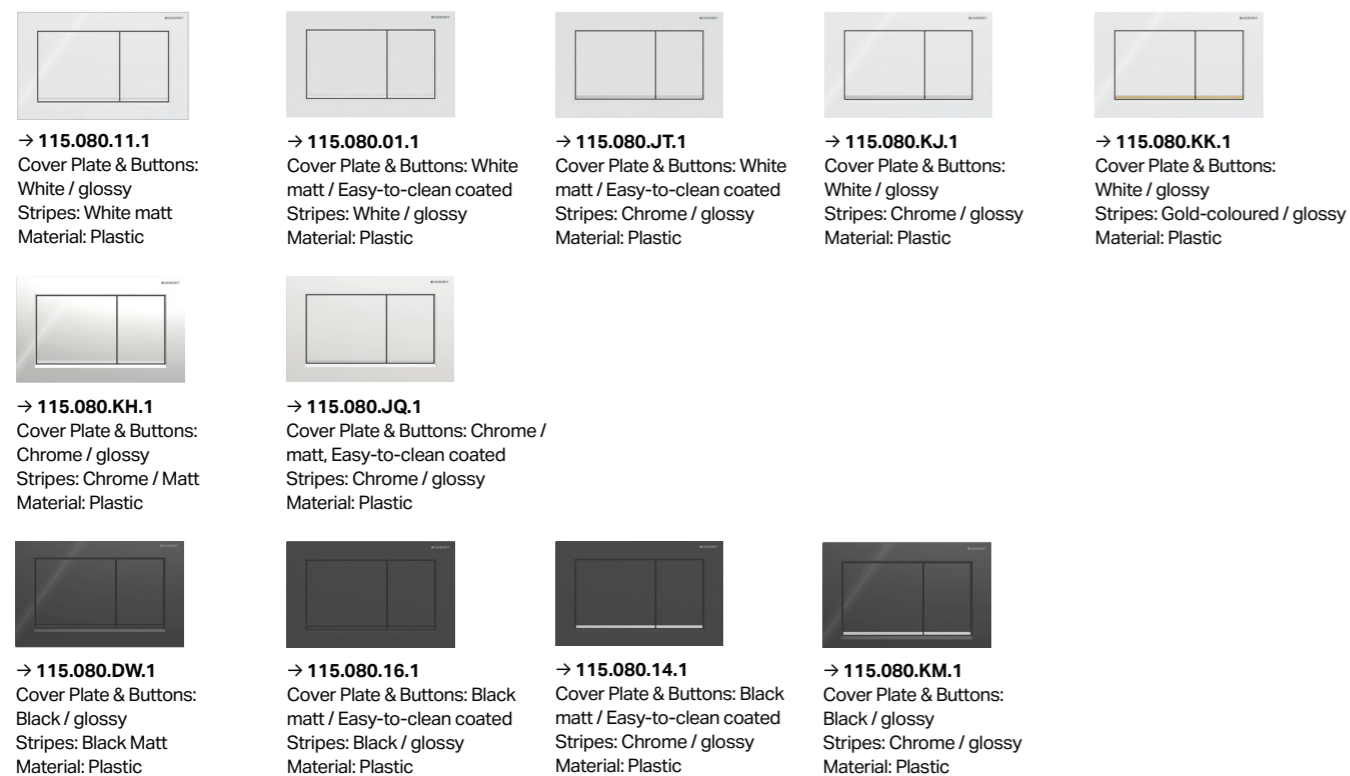

- → **115.080.11.1**
  Cover Plate & Buttons: White / glossy
  Stripes: White matt
  Material: Plastic
- → **115.080.01.1**
  Cover Plate & Buttons: White matt / Easy-to-clean coated
  Stripes: White / glossy
  Material: Plastic
- → **115.080.JT.1**
  Cover Plate & Buttons: White matt / Easy-to-clean coated
  Stripes: Chrome / glossy
  Material: Plastic
- → **115.080.KJ.1**
  Cover Plate & Buttons: White / glossy
  Stripes: Chrome / glossy
  Material: Plastic
- → **115.080.KK.1**
  Cover Plate & Buttons: White / glossy
  Stripes: Gold-coloured / glossy
  Material: Plastic
- → **115.080.KH.1**
  Cover Plate & Buttons: Chrome / glossy
  Stripes: Chrome / Matt
  Material: Plastic
- → **115.080.JQ.1**
  Cover Plate & Buttons: Chrome / matt, Easy-to-clean coated
  Stripes: Chrome / glossy
  Material: Plastic
- → **115.080.DW.1**
  Cover Plate & Buttons: Black / glossy
  Stripes: Black Matt
  Material: Plastic
- → **115.080.16.1**
  Cover Plate & Buttons: Black matt / Easy-to-clean coated
  Stripes: Black / glossy
  Material: Plastic
- → **115.080.14.1**
  Cover Plate & Buttons: Black matt / Easy-to-clean coated
  Stripes: Chrome / glossy
  Material: Plastic
- → **115.080.KM.1**
  Cover Plate & Buttons: Black / glossy
  Stripes: Chrome / glossy
  Material: Plastic