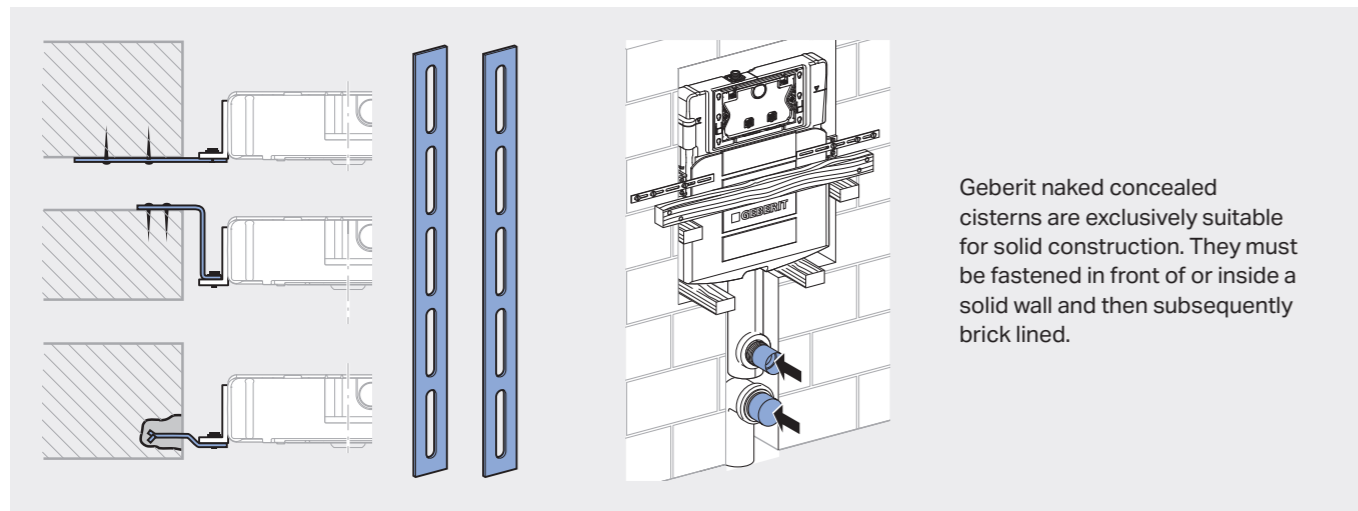

Whether it be under windows or sloping roofs, in a corner or on a free-standing wall, systems and products from Geberit give you practically unlimited possibilities. Installations behind the wall lend elegance and increased space; part-height prewall installations offer additional storage possibilities.

SOLID WALL INSTALLATION

Geberit naked concealed cisterns are exclusively suitable for solid construction. They must be fastened in front of or inside a solid wall and then subsequently brick lined.