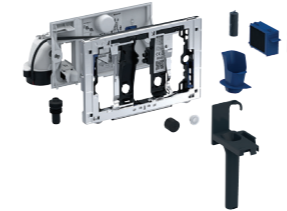

→ 115.050.BZ.2
Anthracite