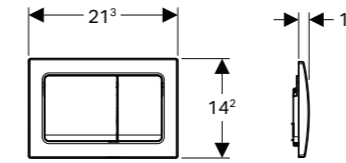

GEBERIT ALPHA ACTUATOR PLATES

Alpha01, square

Flush technology:
dual flush

→ **115.055.11.1**
Cover Plate & Buttons:
White / glossy
Material: Plastic

→ **115.055.46.1**
Cover Plate & Buttons:
Chrome / matt
Material: Plastic

→ **115.055.21.1**
Cover Plate & Buttons:
Chrome / glossy
Material: Plastic

→ **115.055.QE.1**
Cover Plate & Buttons:
Brass-coloured
Material: Plastic

→ **115.055.QA.1**
Cover Plate & Buttons:
Red gold
Material: Plastic

→ **115.055.QC.1**
Cover Plate & Buttons:
Black chrome
Material: Plastic

→ **115.055.14.1**
Cover Plate & Buttons:
Black matt
Material: Plastic