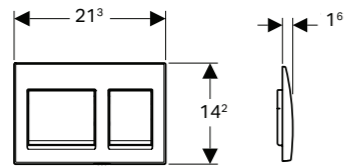

Alpha25, square

Flush technology:
dual flush

→ **115.045.11.5**
Cover Plate & Buttons:
White alpine
Material: Plastic

→ **115.045.21.5**
Cover Plate & Buttons:
Chrome / glossy
Material: Plastic

→ **115.045.46.5**
Cover Plate & Buttons:
Chrome / matt
Material: Plastic