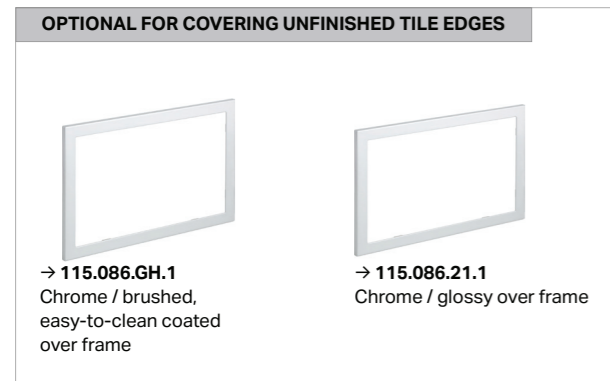

Omega20, square

Flush technology:
dual flush