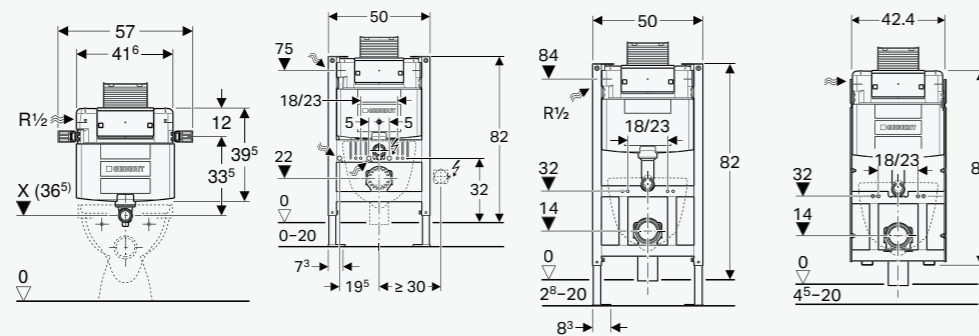

Dimensions

#For Siphonic Wall-hung WC
^For Siphonic Wall-hung WC; GIS system