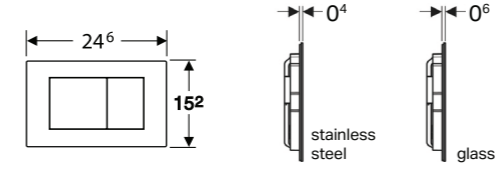

GEBERIT SIGMA ACTUATOR PLATES

Sigma40, square

Flush technology:
dual flush

→ 115.629.SI.1 Plate & Buttons: White / glossy glass Material: Glass	→ 115.629.JT.1 Plate & Buttons: White matt, Easy-to-clean coated Material: Stainless steel	→ 115.629.JL.1 Plate & Buttons: Sand grey / glossy glass Material: Glass	→ 115.629.FW.1 Plate & Buttons: Brushed, Easy-to-clean coated Material: Stainless steel	→ 115.629.QF.1 Plate & Buttons: Brass-coloured, Brushed, Easy-to-clean coated Material: Stainless steel
→ 115.629.QB.1 Plate & Buttons: Red gold / Brushed, Easy-to-clean coated Material: Stainless steel	→ 115.629.JK.1 Plate & Buttons: Lava / glossy glass Material: Glass	→ 115.629.SJ.1 Plate & Buttons: Black / glossy glass Material: Glass	→ 115.629.QD.1 Plate & Buttons: Black chrome / Brushed, Easy-to-clean coated Material: Stainless steel	→ 115.629.14.1 Plate & Buttons: Black matt, Easy-to-clean coated Material: Stainless steel
→ 115.629.ID.1 Plate & Buttons: Nickel brushed, Easy-to-clean coated Material: Stainless steel				

BESPOKE CUSTOMISED FINISHES

When ordering plates with customised finishes, you only need the colour code and price group in addition to the order number. Please note that orders cannot be cancelled or returned because the products are custom-made. You can find the selection here: <https://doc.geberit.com/973.069.00.0>

→ 004.611.002
→ 004.611.003