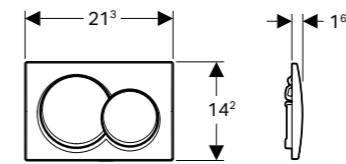

Alpha01, round

Flush technology:
dual flush

→ **115.035.11.1**
Cover Plate & Buttons:
White / glossy
Material: Plastic

→ **115.035.46.1**
Cover Plate & Buttons:
Chrome / matt
Material: Plastic

→ **115.035.21.1**
Cover Plate & Buttons:
Chrome / glossy
Material: Plastic

→ **115.035.QE.1**
Cover Plate & Buttons:
Brass-coloured
Material: Plastic

→ **115.035.QA.1**
Cover Plate & Buttons:
Red gold
Material: Plastic

→ **115.035.QC.1**
Cover Plate & Buttons:
Black chrome
Material: Plastic

→ **115.035.14.1**
Cover Plate & Buttons:
Black matt
Material: Plastic