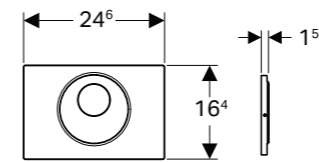

→ **115.907.KM.6** (mains)  
→ **115.908.KM.6** (battery)  
Plate: Black / glossy  
Design Rings: Chrome / glossy  
Material: Plastic

Flush technology:  
dual flush, infrared,  
automatic, touchless,  
manual