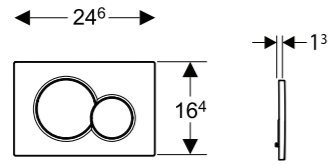

GEBERIT SIGMA ACTUATOR PLATES

Sigma01, round

Flush technology:
dual flush

→ 115.770.11.5 Plate & Buttons: White / glossy Material: Plastic	→ 115.770.JQ.5 Plate & Buttons: Chrome matt, Easy-to-clean coated Material: Plastic	→ 115.770.KA.5 Plate: Chrome / glossy Buttons: Chrome / Matt Material: Plastic	→ 115.770.21.5 Plate & Buttons: Chrome / glossy Material: Plastic	→ 115.770.DT.5 Plate & Buttons: Galvanized special brass Material: Plastic
→ 115.770.DW.5 Plate & Buttons: Black / glossy Material: Plastic	→ 115.770.LB.5 Plate: White / glossy Full flush Button: Ultramarine blue / glossy Partial flush Button: coral red / glossy Material: Plastic	→ 115.770.79.5 Plate: White / glossy Full flush Button: Forest green / glossy Partial flush Button: Light green / glossy Material: Plastic	→ 115.770.FY.5 Plate: White / glossy Full flush Button: Carmine red / glossy Partial flush Button: Orange / glossy Material: Plastic	→ 115.770.SX.5 Plate: White / glossy Full flush Button: Ocean blue / glossy Partial flush Button: Light blue / glossy Material: Plastic