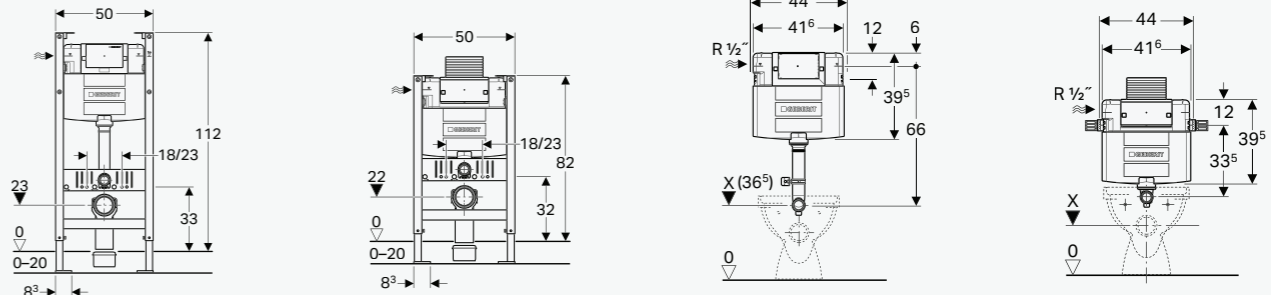

# GEBERIT ALPHA AT ONE GLANCE

224.095.00.1 - 4.5/3L (SG) 224.096.00.1 - 4/3L	224.098.00.1 - 4.5/3L (SG) 224.099.00.1 - 4/3L	224.082.00.1 - 4.5/3L * (SG) 224.083.00.1 - 4/3L *	224.084.00.1 - 4.5/3L * (SG) 224.085.00.1 - 4/3L *
ID, MY, PH, TH, TW, VN	ID, MY, PH, TH, TW, VN	ID, MY, PH, TH, TW, VN	ID, MY, PH, TH, TW, VN
4/3L	4/3L	4/3L	4/3L
12 cm	12 cm	12 cm	12 cm
15 cm (Front) 17 cm (Top)	15 cm (Front) 17 cm (Top)	15 cm (Front) 17 cm (Top)	15 cm (Front) 17 cm (Top)
20 cm	20 cm	20 cm	20 cm
112 cm	82 cm	110 cm	82 cm
x	x	x	x
x	x		
x	x		
x	x	x	x
x	x	x	x