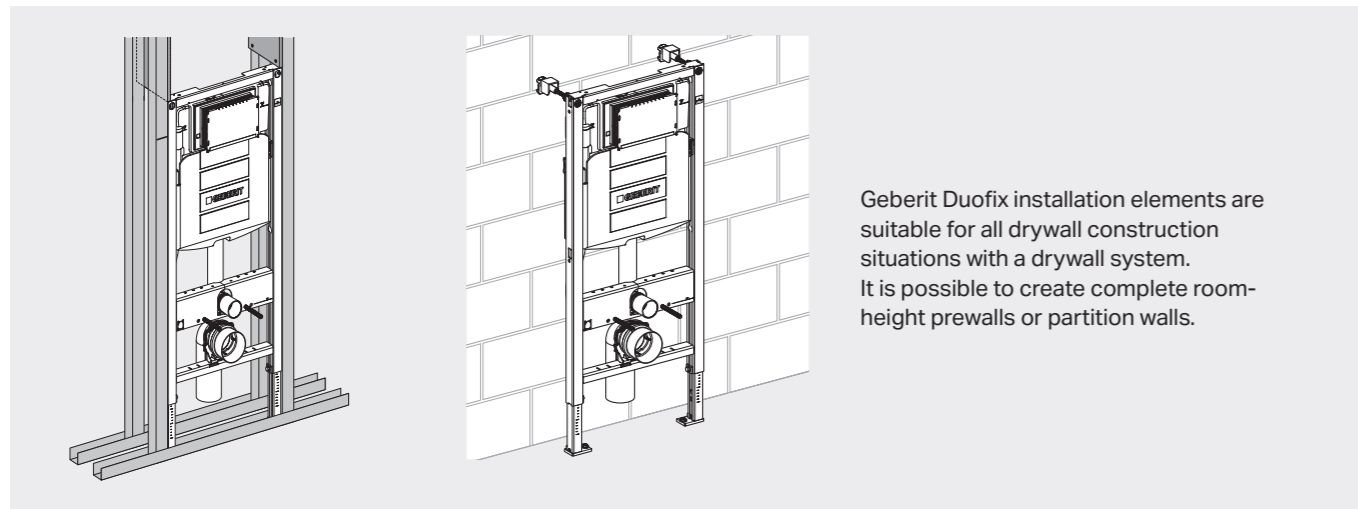

DRYWALL INSTALLATION

Geberit Duofix installation elements are suitable for all drywall construction situations with a drywall system. It is possible to create complete room-height prewalls or partition walls.