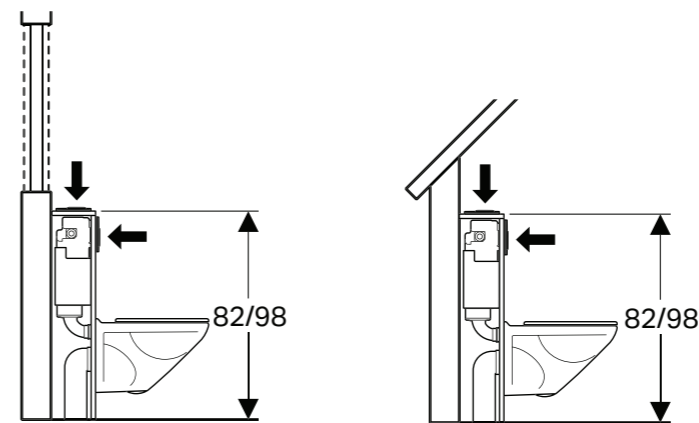

←
LOW-HEIGHT SITUATIONS
Solution for low-height installation with element heights 82 cm, choose either Omega or Alpha.