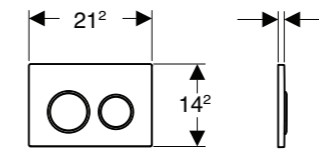

GEBERIT OMEGA ACTUATOR PLATES

Omega20, round

Flush technology:
dual flush

- → **115.085.11.1**
  Cover Plate & Buttons: White / glossy
  Design Rings: White matt
  Material: Plastic
- → **115.085.01.1**
  Cover Plate & Buttons: White matt / Easy-to-clean coated
  Design Rings: White / glossy
  Material: Plastic
- → **115.085.JT.1**
  Cover Plate & Buttons: White matt / Easy-to-clean coated
  Design Rings: Chrome / glossy
  Material: Plastic
- → **115.085.KJ.1**
  Cover Plate & Buttons: White / glossy
  Design Rings: Chrome / glossy
  Material: Plastic
- → **115.085.KK.1**
  Cover Plate & Buttons: White / glossy
  Design Rings: Gold-coloured glossy
  Material: Plastic
- → **115.085.JQ.1**
  Cover Plate & Buttons: Chrome / matt, easy-to-clean coated
  Design Rings: Chrome / glossy
  Material: Plastic
- → **115.085.KH.1**
  Cover Plate & Buttons: / glossy
  Design Rings: Chrome / matt
  Material: Plastic
- → **115.085.DW.1**
  Cover Plate & Buttons: Black / glossy
  Design Rings: Black matt
  Material: Plastic
- → **115.085.16.1**
  Cover Plate & Buttons: Black matt / Easy-to-clean coated
  Design Rings: Black / glossy
  Material: Plastic
- → **115.085.14.1**
  Cover Plate & Buttons: Black matt / Easy-to-clean coated
  Design Rings: Chrome / glossy
  Material: Plastic
- → **115.085.KM.1**
  Cover Plate & Buttons: Black / glossy
  Design Rings: Chrome / glossy
  Material: Plastic