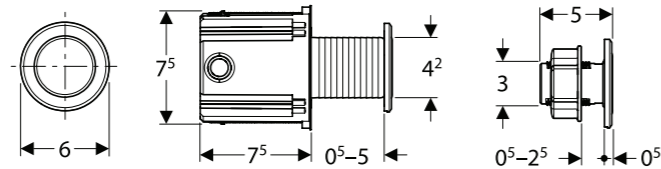

GEBERIT REMOTE FLUSH ACTUATOR PLATES

Sigma Type10 IR sensor, round

Flush technology:
dual flush, infrared

→ **115.936.SN.6**
Collar: Brushed,
Easy-to-clean coated
Design ring: polished
Material: Stainless steel
Main operated

→ **115.937.SN.6**
Collar: Brushed,
Easy-to-clean coated
Design ring: polished
Material: Stainless steel
Battery operated

→ **115.936.14.6**
Plate: Black matt
Material: Brass
Main operated

→ **115.937.14.6**
Plate: Black matt
Material: Brass
Battery operated

REQUIRED ACCESSORIES

For mains operation

→ **115.861.00.6**
Installation set with power
supply unit

→ **244.094.00.1**
Extension cable
Depending on power supply
location