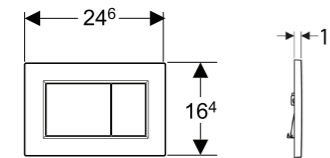

Sigma01, square

Flush technology:
dual flush

→ 115.660.11.1 Plate & Buttons: White / glossy Material: Plastic	→ 115.660.JQ.1 Plate & Buttons: Chrome / matt, Easy-to-clean coated Material: Plastic	→ 115.660.21.1 Plate & Buttons: Chrome / glossy Material: Plastic	→ 115.660.DW Plate & Buttons: Black / glossy Material: Plastic