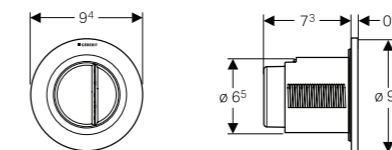

Pneumatic Type 01, round

Flush technology:
dual flush

→ **116.042.11.1**
Collar & Buttons:
White
Material: Plastic

→ **116.042.JQ.1**
Collar & buttons:
Chrome / matt,
Easy-to-clean coated
Material: Plastic

→ **116.042.21.1**
Collar & Buttons:
Chrome / glossy
Material: Plastic