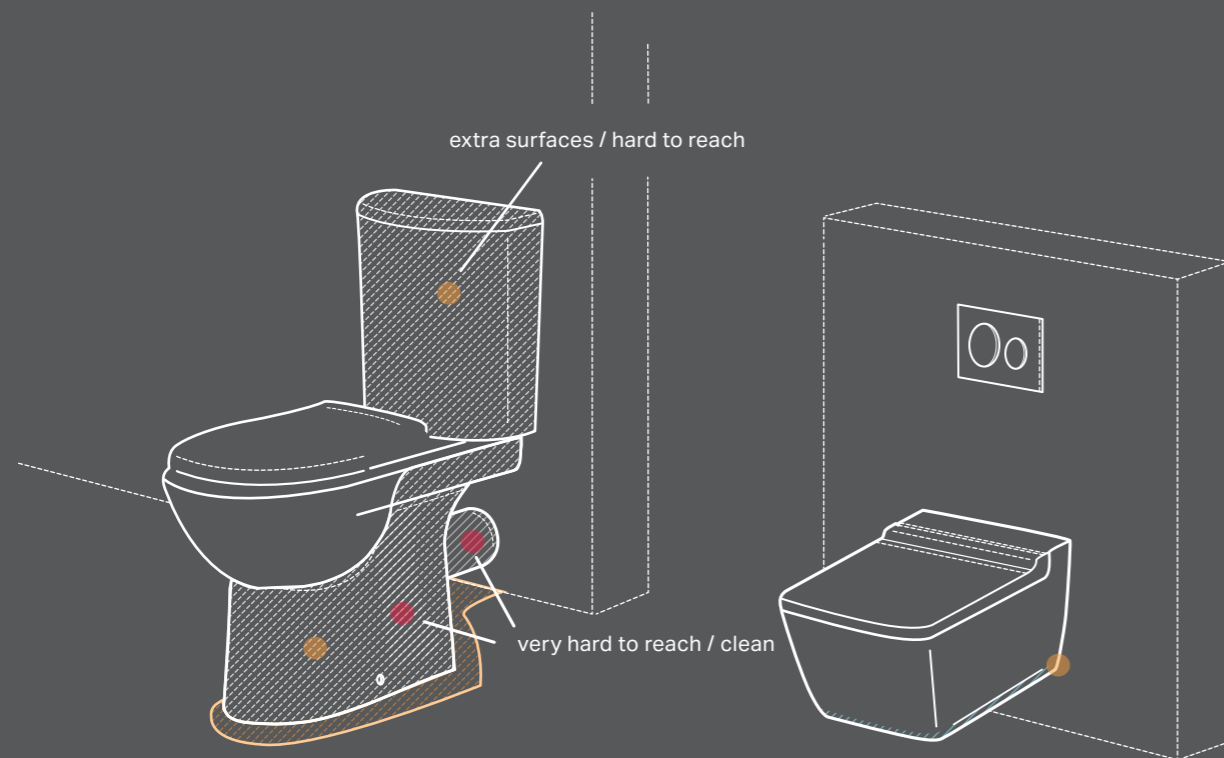

REASONS FOR WALL-HUNG CONCEALED SOLUTIONS

THE CONCEALED ADVANTAGES

SUSTAINABLE

A wall-hung solution needs much less cleaning agent than a floor-standing toilet. You are saving money and you are protecting the environment.

HYGIENIC

A floor-standing toilet with an exposed cistern offers much more space that has to be cleaned than a wall-hung concealed solution. The latter has far less corners or edges where dirt, dust and hair can get stuck. Germs have nowhere to hide.