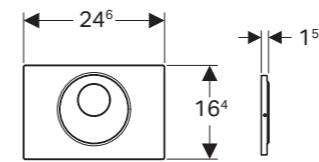

With manual flush
→ **115.890.SN.6** (mains)
→ **115.891.SN.6** (battery)
Plate & Button: Brushed,
Easy-to-clean coated
Design Rings: Polished
Material: Stainless steel