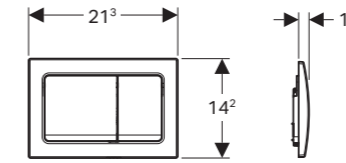

GEBERIT ALPHA ACTUATOR PLATES

Alpha01, square

Flush technology:
dual flush

→ **115.055.11.1**
Cover Plate & Buttons:
White / glossy
Material: Plastic

→ **115.055.46.1**
Cover Plate & Buttons:
Chrome / matt
Material: Plastic

→ **115.055.21.1**
Cover Plate & Buttons:
Chrome / glossy
Material: Plastic

→ **115.055.QE.1**
Cover Plate & Buttons:
Brass-coloured
Material: Plastic

→ **115.055.QA.1**
Cover Plate & Buttons:
Red gold
Material: Plastic

→ **115.055.QC.1**
Cover Plate & Buttons:
Black chrome
Material: Plastic

→ **115.055.14.1**
Cover Plate & Buttons:
Black matt
Material: Plastic