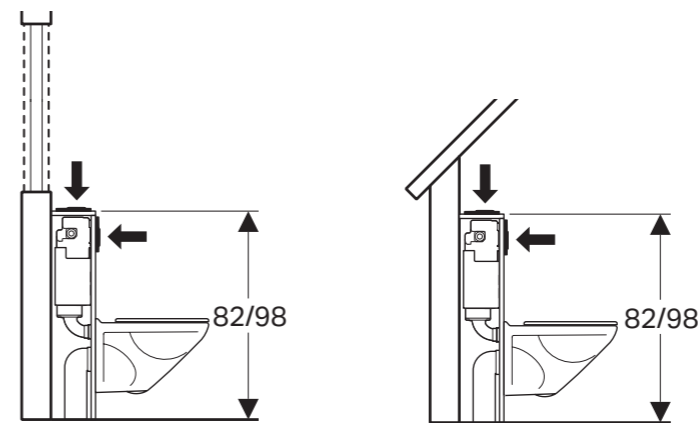

←
LOW-HEIGHT SITUATIONS
Solution for low-height installation with element heights 82 cm, choose either Omega or Alpha.