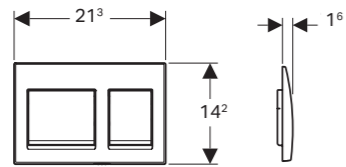

Alpha25, square

Flush technology:
dual flush

→ **115.045.11.5**
Cover Plate & Buttons:
White alpine
Material: Plastic

→ **115.045.21.5**
Cover Plate & Buttons:
Chrome / glossy
Material: Plastic

→ **115.045.46.5**
Cover Plate & Buttons:
Chrome / matt
Material: Plastic