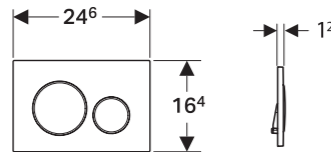

Sigma20, round

Flush technology:
dual flush

→ **115.882.11.1**
Plate & Buttons:
White / glossy
Design Rings: White matt
Material: Plastic