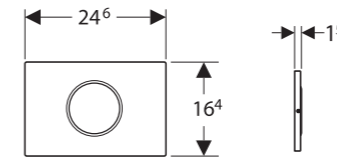

GEBERIT SIGMA ACTUATOR PLATES

Sigma10, round

Flush technology:
dual flush, infrared,
automatic, touchless