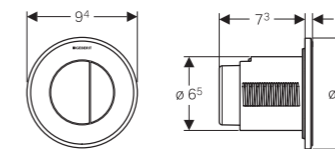

Pneumatic Type 10, round

Flush technology:
dual flush

→ **116.055.KJ.1**
Collar & Buttons:
White alpine / glossy
Design Rings:
Chrome / glossy
Material: Plastic

→ **116.055.KK.1**
Collar & Buttons:
White alpine / glossy
Design Rings:
Gold-coloured / gloss
Material: Plastic

→ **116.055.JQ.1**
Collar & Buttons: Chrome /
matt, easy-to-clean coated
Design Rings:
Chrome / glossy
Material: Plastic

→ **116.055.KH.1**
Collar & Buttons:
Chrome / glossy
Design Rings:
Chrome / matt
Material: Plastic

→ **116.055.DW.1**
Collar & Buttons:
Black / glossy
Design Rings:
Black / matt
Material: Plastic

→ **116.055.16.1**
Collar & Buttons: Black matt
/ Easy-to-clean coated
Design Rings:
Black / glossy
Material: Plastic

→ **116.055.KM.1**
Collar & Buttons:
Black / glossy
Design Rings:
Chrome / glossy
Material: Plastic