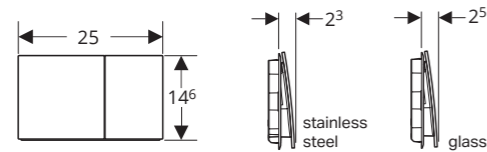

REQUIRED ACCESSORIES

→ **115.861.00.6**
Installation set with power supply unit

OPTIONAL ACCESSORIES

→ **244.094.00.1**
Extension cable
Depending on power supply location

Sigma70, square

Flush technology:
dual flush