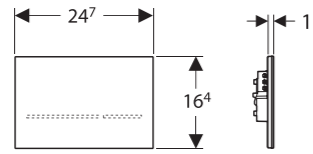

GEBERIT SIGMA ACTUATOR PLATES

Sigma80, square

Flush technology:
dual flush, infrared,
touchless

→ **116.090.SM.6**
Colour/Surface:
Reflective glass
Material: Glass

→ **116.090.SG.6**
Colour/Surface:
Black / glass
Material: Glass