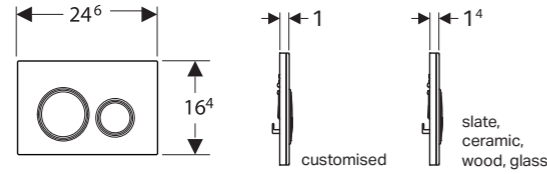

GEBERIT SIGMA ACTUATOR PLATES

Sigma50, round

Flush technology:
dual flush

→ 115.652.SI.1 Cover Plate & Buttons: White / glossy glass Base Plate: Brass-coloured / brushed, Easy-to-clean coated Design ring/-s: brass-coloured Material: Die-cast zinc, Glass	→ 115.650.SI.1 Cover Plate & Buttons: White / glossy glass Base Plate: Red gold / brushed, Easy-to-clean coated Design ring/-s: Red gold Material: Die-cast zinc, Glass	→ 115.651.SI.1 Cover Plate & Buttons: White / glossy glass Base Plate: Black chrome / brushed, Easy-to-clean coated Design ring/-s: Black chrome Material: Die-cast zinc, Glass	→ 115.884.SI.1 Cover Plate & Buttons: White / glossy glass Base Plate & Design ring/-s: Chrome / glossy Material: Die-cast zinc, Glass	→ 115.884.JL.1 Cover Plate & Buttons: Sand grey / glossy glass Base Plate & Design ring/-s: Chrome / glossy Material: Die-cast zinc, Glass
→ 115.652.SJ.1 Cover Plate & Buttons: Black / glossy glass Base Plate: Brass-coloured / brushed, Easy-to-clean coated Design ring/-s: brass-coloured Material: Die-cast zinc / glass	→ 115.650.SJ.1 Cover Plate & Buttons: Black / glossy glass Base Plate: Red gold / brushed, Easy-to-clean coated Design ring/-s: Red gold Material: Die-cast zinc, Glass	→ 115.651.SJ.1 Cover Plate & Buttons: Black / glossy glass Base Plate: Black chrome / brushed, Easy-to-clean coated Design ring/-s: Black chrome Material: Die-cast zinc, Glass	→ 115.884.SJ.1 Cover Plate & Buttons: Black / glossy glass Base Plate & Design ring/-s: Chrome / glossy Material: Die-cast zinc, Glass	→ 115.884.JK.1 Cover Plate & Buttons: Lava / glossy glass Base Plate & Design ring/-s: Chrome / glossy Material: Die-cast zinc, Glass
→ 115.652.JM.1 Cover Plate & Buttons: Mustang slate Base Plate: Brass-coloured / brushed, Easy-to-clean coated Design ring/-s: brass-coloured Material: Die-cast zinc / slate (natural product)	→ 115.650.JM.1 Cover Plate & Buttons: Mustang slate Base Plate: Red gold / brushed, Easy-to-clean coated Design ring/-s: Red gold Material: Die-cast zinc / slate (natural product)	→ 115.651.JM.1 Cover Plate & Buttons: Mustang slate Base Plate: Black chrome / brushed, Easy-to-clean coated Design ring/-s: Black chrome Material: Die-cast zinc / slate (natural product)	→ 115.884.JM.1 Cover Plate & Buttons: Mustang slate Base Plate & Design ring/-s: Chrome / glossy Material: Die-cast zinc / slate (natural product)	
→ 115.652.JV.1 Cover Plate & Buttons: Concrete look Base Plate: Brass-coloured / brushed, Easy-to-clean coated Design ring/-s: brass-coloured Material: Die-cast zinc / ceramic	→ 115.650.JV.1 Cover Plate & Buttons: Concrete look Base Plate: Red gold / brushed, Easy-to-clean coated Design ring/-s: Red gold Material: Die-cast zinc / ceramic	→ 115.651.JV.1 Cover Plate & Buttons: Concrete look Base Plate: Black chrome / brushed, Easy-to-clean coated Design ring/-s: Black chrome Material: Die-cast zinc / ceramic	→ 115.884.JV.1 Cover Plate & Buttons: Concrete look Base Plate & Design ring/-s: Chrome / glossy Material: Die-cast zinc / ceramic	
→ 115.652.JX.1 Cover Plate & Buttons: Black walnut Base Plate: Brass-coloured / brushed, Easy-to-clean coated Design ring/-s: brass-coloured Material: Die-cast zinc / wood (natural product)	→ 115.650.JX.1 Cover Plate & Buttons: Black walnut Base Plate: Red gold / brushed, Easy-to-clean coated Design ring/-s: Red gold Material: Die-cast zinc / wood (natural product)	→ 115.651.JX.1 Cover Plate & Buttons: Black walnut Base Plate: Black chrome / brushed, Easy-to-clean coated Design ring/-s: Black chrome Material: Die-cast zinc / wood (natural product)	→ 115.884.JX.1 Cover Plate & Buttons: Black walnut Base Plate & Design ring/-s: Chrome / glossy Material: Die-cast zinc / wood (natural product)	
→ 115.652.00.1 Cover Plate & Buttons: Customised Base Plate: Brass-coloured / brushed, Easy-to-clean coated Design ring/-s: brass-coloured Material: Die-cast zinc	→ 115.650.00.1 Cover Plate & Buttons: Customised Base Plate: Red gold / brushed, Easy-to-clean coated Design ring/-s: Red gold Material: Die-cast zinc	→ 115.651.00.1 Cover Plate & Buttons: Customised Base Plate: Black chrome / brushed, Easy-to-clean coated Design ring/-s: Black chrome Material: Die-cast zinc	→ 115.884.00.1 Cover Plate & Buttons: Customised Base Plate & Design ring/-s: Chrome / glossy Material: Die-cast zinc