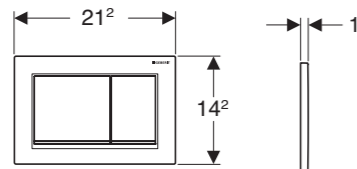

Omega20, square

Flush technology:
dual flush

- → **115.080.11.1**
  Cover Plate & Buttons: White / glossy
  Stripes: White matt
  Material: Plastic
- → **115.080.01.1**
  Cover Plate & Buttons: White matt / Easy-to-clean coated
  Stripes: White / glossy
  Material: Plastic
- → **115.080.JT.1**
  Cover Plate & Buttons: White matt / Easy-to-clean coated
  Stripes: Chrome / glossy
  Material: Plastic
- → **115.080.KJ.1**
  Cover Plate & Buttons: White / glossy
  Stripes: Chrome / glossy
  Material: Plastic
- → **115.080.KK.1**
  Cover Plate & Buttons: White / glossy
  Stripes: Gold-coloured / glossy
  Material: Plastic

- → **115.080.KH.1**
  Cover Plate & Buttons: Chrome / glossy
  Stripes: Chrome / Matt
  Material: Plastic
- → **115.080.JQ.1**
  Cover Plate & Buttons: Chrome / matt, Easy-to-clean coated
  Stripes: Chrome / glossy
  Material: Plastic

- → **115.080.DW.1**
  Cover Plate & Buttons: Black / glossy
  Stripes: Black Matt
  Material: Plastic
- → **115.080.16.1**
  Cover Plate & Buttons: Black matt / Easy-to-clean coated
  Stripes: Black / glossy
  Material: Plastic
- → **115.080.14.1**
  Cover Plate & Buttons: Black matt / Easy-to-clean coated
  Stripes: Chrome / glossy
  Material: Plastic
- → **115.080.KM.1**
  Cover Plate & Buttons: Black / glossy
  Stripes: Chrome / glossy
  Material: Plastic