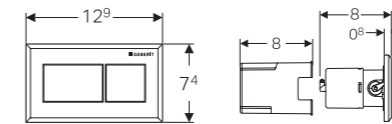

GEBERIT REMOTE FLUSH ACTUATOR PLATES

Pneumatic Actuator, square

Flush technology:
dual flush

→ **115.932.KT.1**
Plate: White alpine / glossy
Buttons: Chrome / brushed
Material: Plastic

→ **115.932.KA.1**
Plate: Chrome / glossy
Buttons: Chrome / brushed
Material: Plastic

→ **115.932.GH.1**
Cover Plate & Buttons:
Brushed chrome
Material: Die cast zinc

→ **115.932.KV.1**
Plate: Black / glossy
Buttons: Chrome / brushed
Material: Plastic