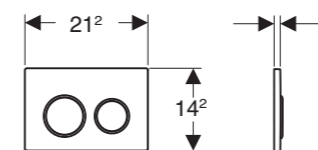

Omega01, round

Flush technology:
dual flush

- → **115.093.11.1**
  Cover Plate & Buttons: White / glossy
  Material: Plastic
- → **115.093.46.1**
  Cover Plate: Matt
  Buttons: Chrome / matt
  Base plate: Chrome
  Material: Plastic
- → **115.093.21.1**
  Cover Plate & Buttons: Chrome / glossy
  Material: Plastic
- → **115.093.DW.1**
  Cover Plate & Buttons: Black / glossy
  Material: Plastic
- → **115.093.JQ.1**
  Cover Plate & Buttons: Silver matt chrome, Easy-to-clean coated
  Material: Plastic

- → **115.093.ID.1**
  Cover Plate & Buttons: Nickel brushed, Easy-to-clean coated
  Material: Plastic
- → **115.093.QF.1**
  Cover Plate & Buttons: Brass-coloured, Easy-to-clean coated
  Material: Plastic
- → **115.093.QB.1**
  Cover Plate & Buttons: Red gold, Easy-to-clean coated
  Material: Plastic
- → **115.093.QD.1**
  Cover Plate & Buttons: Black chrome, Easy-to-clean coated
  Material: Plastic
- → **115.093.14.1**
  Cover Plate & Buttons: Black matt, Easy-to-clean coated
  Material: Plastic