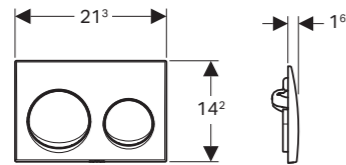

Alpha25, round

Flush technology:
dual flush

→ **115.040.11.5**
Cover Plate & Buttons:
White
Material: Plastic

→ **115.040.21.5**
Cover Plate & Buttons:
Chrome / glossy
Material: Plastic

→ **115.040.46.5**
Cover Plate & Buttons:
Chrome / matt
Material: Plastic