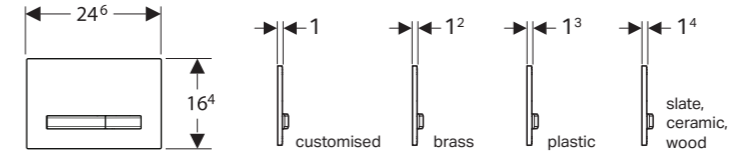

GEBERIT SIGMA ACTUATOR PLATES

Sigma50, square

Flush technology:
dual flush

→ **115.672.11.2**
Cover Plate: White / glossy
Base Plate & Buttons:
Brass-coloured / brushed,
Easy-to-clean coated
Material: Die-cast zinc, Plastic

→ **115.670.11.2**
Cover Plate: White / glossy
Base Plate & Buttons:
Red gold / brushed,
Easy-to-clean coated
Material: Die-cast zinc, Plastic

→ **115.671.11.2**
Cover Plate: White / glossy
Base Plate & Buttons:
Black chrome / brushed,
Easy-to-clean coated
Material: Die-cast zinc, Plastic

→ **115.788.11.2**
Cover Plate: White / glossy
Base Plate: Chrome / glossy
Button: Chrome / brushed,
Easy-to-clean coated
Material: Die-cast zinc, Plastic

→ **115.788.JL.2**
Cover Plate: Sand grey / glossy glass
Base Plate: Chrome / glossy
Buttons: Chrome / brushed,
Easy-to-clean coated
Material: Die-cast zinc, Glass

→ **115.672.DW.2**
Cover Plate: Black / glossy
Base Plate & Buttons:
Brass-coloured / brushed,
Easy-to-clean coated
Material: Die-cast zinc, Plastic

→ **115.670.DW.2**
Cover Plate: Black / glossy
Base Plate & Buttons:
Red gold / brushed, Easy-to-
clean coated
Material: Die-cast zinc, Plastic

→ **115.671.DW.2**
Cover Plate: Black / glossy
Base Plate & Buttons:
Black chrome / brushed,
Easy-to-clean coated
Material: Die-cast zinc, Plastic

→ **115.788.DW.2**
Cover Plate: Black / glossy
Base Plate: Chrome / brushed,
Buttons: Chrome / brushed,
Easy-to-clean coated
Material: Die-cast zinc, Plastic

→ **115.788.SD.2**
Cover Plate: Reflective smoked glass
Base Plate: Chrome / glossy
Buttons: Chrome / brushed,
Easy-to-clean coated
Material: Die-cast zinc, Glass

→ **115.672.JM.2**
Cover Plate: Mustang slate
Base Plate & Buttons:
Brass-coloured / brushed,
Easy-to-clean coated
Material: Die-cast zinc, Slate
(natural product)

→ **115.670.JM.2**
Cover Plate: Mustang slate
Base Plate & Buttons:
Red gold / brushed,
Easy-to-clean coated
Material: Die-cast zinc /
slate (natural product)

→ **115.671.JM.2**
Cover Plate: Mustang slate
Base Plate & Buttons:
Black chrome / brushed,
Easy-to-clean coated
Material: Die-cast zinc,
Slate (natural product)

→ **115.788.JM.2**
Cover Plate: Mustang slate
Base Plate: Chrome / glossy
Buttons: Chrome / brushed,
Easy-to-clean coated
Material: Die-cast zinc,
Slate (natural product)

→ **115.788.JK.2**
Cover Plate: Lava / glossy glass
Base Plate: Chrome / glossy
Buttons: Chrome / brushed,
Easy-to-clean coated
Material: Die-cast zinc, Glass

→ **115.672.JV.2**
Cover Plate: Concrete look
Base Plate & Buttons:
Brass-coloured / brushed,
Easy-to-clean coated
Material: Die-cast zinc,
Ceramic

→ **115.670.JV.2**
Cover Plate: Concrete look
Base Plate & Buttons:
Red gold / brushed,
Easy-to-clean coated
Material: Die-cast zinc,
Ceramic

→ **115.671.JV.2**
Cover Plate: Concrete look
Base Plate & Buttons:
Black chrome / brushed,
Easy-to-clean coated
Material: Die-cast zinc,
Ceramic

→ **115.788.JV.2**
Cover Plate: Concrete look
Base Plate: Chrome / glossy
Buttons: Chrome / brushed,
Easy-to-clean coated
Material: Die-cast zinc,
Ceramic