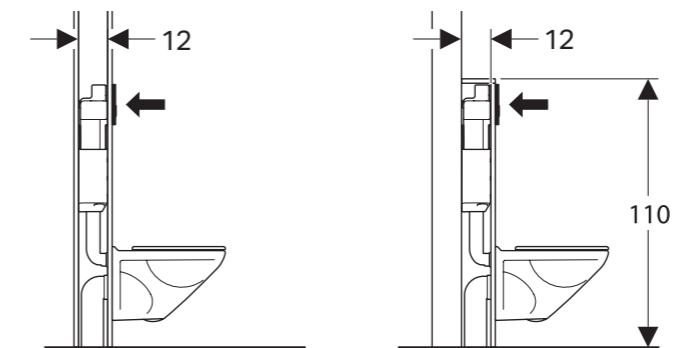

←
12 CM CISTERN-THICKNESS
In the wall or in front of the wall. Flushing actuation from the front. Choose either Sigma, Omega or Alpha 12 cm.