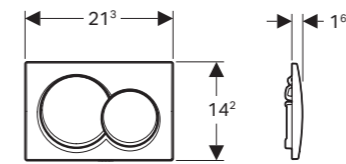

→ **115.055.QC.1**
Cover Plate & Buttons:
Black chrome
Material: Plastic

→ **115.055.14.1**
Cover Plate & Buttons:
Black matt
Material: Plastic

Alpha01, round

Flush technology:
dual flush

→ **115.035.11.1**
Cover Plate & Buttons:
White / glossy
Material: Plastic