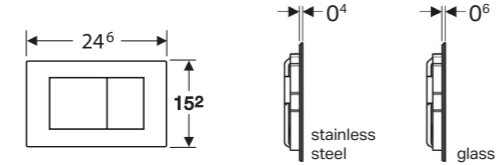

GEBERIT SIGMA ACTUATOR PLATES

Sigma40, square

Flush technology:
dual flush

→ 115.629.SI.1 Plate & Buttons: White / glossy glass Material: Glass	→ 115.629.JT.1 Plate & Buttons: White matt, Easy-to-clean coated Material: Stainless steel	→ 115.629.JL.1 Plate & Buttons: Sand grey / glossy glass Material: Glass	→ 115.629.FW.1 Plate & Buttons: Brushed, Easy-to-clean coated Material: Stainless steel	→ 115.629.QF.1 Plate & Buttons: Brass-coloured, Brushed, Easy-to-clean coated Material: Stainless steel
→ 115.629.QB.1 Plate & Buttons: Red gold / Brushed, Easy-to-clean coated Material: Stainless steel	→ 115.629.JK.1 Plate & Buttons: Lava / glossy glass Material: Glass	→ 115.629.SJ.1 Plate & Buttons: Black / glossy glass Material: Glass	→ 115.629.QD.1 Plate & Buttons: Black chrome / Brushed, Easy-to-clean coated Material: Stainless steel	→ 115.629.14.1 Plate & Buttons: Black matt, Easy-to-clean coated Material: Stainless steel
→ 115.629.ID.1 Plate & Buttons: Nickel brushed, Easy-to-clean coated Material: Stainless steel				

BESPOKE CUSTOMISED FINISHES

When ordering plates with customised finishes, you only need the colour code and price group in addition to the order number. Please note that orders cannot be cancelled or returned because the products are custom-made. You can find the selection here: <https://doc.geberit.com/973.069.00.0>

→ 004.611.002
→ 004.611.003