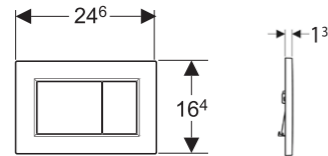

Sigma01, square

Flush technology:
dual flush

→ 115.660.11.1 Plate & Buttons: White / glossy Material: Plastic	→ 115.660.JQ.1 Plate & Buttons: Chrome / matt, Easy-to-clean coated Material: Plastic	→ 115.660.21.1 Plate & Buttons: Chrome / glossy Material: Plastic	→ 115.660.DW Plate & Buttons: Black / glossy Material: Plastic