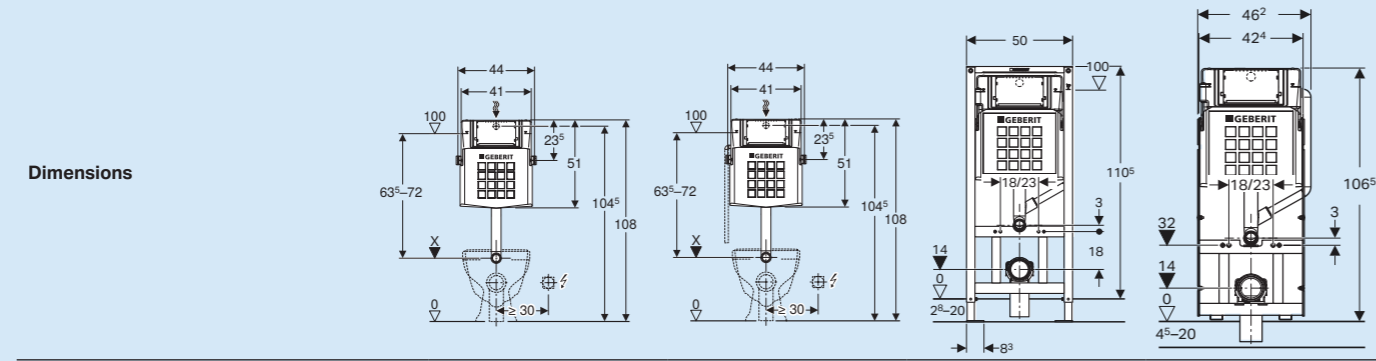

Dimensions

SG – Singapore PH – Philippines
 HK – Hong Kong TH – Thailand
 ID – Indonesia TW – Taiwan
 KR – South Korea VN – Vietnam
 MY – Malaysia

CONCEALED CISTERNS OVERVIEW

GEBERIT SIGMA AT ONE GLANCE

Article number	224.326.00.1*	224.320.00.1*	224.035.00.1#	224.066.00.1^
Country	SG, ID, MY, PH, TH, TW, VN	HK	KR	KR
Flushing water	4.5/3L	4.8/3L	6/4L	6/4L
Cistern thickness	12 cm	12 cm	12 cm	19.5 cm
Min wall thickness without finishing	15 cm	15 cm	15 cm	15 cm
Max wall thickness without finishing	20 cm	20 cm	20 cm	N/A
Cistern height	108 cm	108 cm	112 cm	106.5 cm
For solid construction	x	x	x	
For drywall construction			x	x
Wall-hung-ready (fixation for wall-hung ceramic included)			x	x
With conduit pipe for Geberit AquaClean			x	x
Tool-free maintenance	x	x	x	x