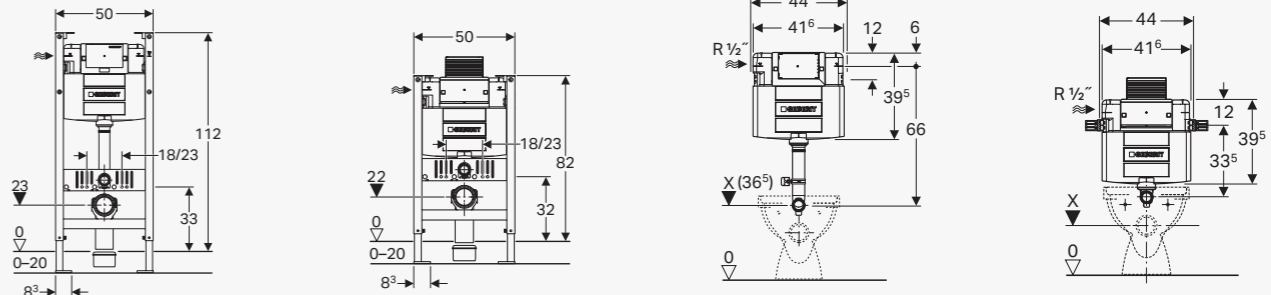

Dimensions

#For Siphonic Wall-hung WC
^For Siphonic Wall-hung WC; GIS system

GEBERIT ALPHA

AT ONE GLANCE

224.095.00.1 - 4.5/3L (SG) 224.096.00.1 - 4/3L	224.098.00.1 - 4.5/3L (SG) 224.099.00.1 - 4/3L	224.082.00.1 - 4.5/3L * (SG) 224.083.00.1 - 4/3L *	224.084.00.1 - 4.5/3L * (SG) 224.085.00.1 - 4/3L *
ID, MY, PH, TH, TW, VN	ID, MY, PH, TH, TW, VN	ID, MY, PH, TH, TW, VN	ID, MY, PH, TH, TW, VN
4/3L	4/3L	4/3L	4/3L
12 cm	12 cm	12 cm	12 cm
15 cm (Front) 17 cm (Top)	15 cm (Front) 17 cm (Top)	15 cm (Front) 17 cm (Top)	15 cm (Front) 17 cm (Top)
20 cm	20 cm	20 cm	20 cm
112 cm	82 cm	110 cm	82 cm
x	x	x	x
x	x		
x	x		
x	x	x	x
x	x	x	x