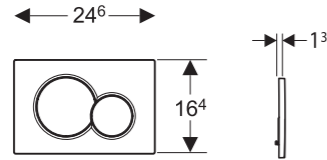

GEBERIT SIGMA ACTUATOR PLATES

Sigma01, round

Flush technology:
dual flush

→ 115.770.11.5 Plate & Buttons: White / glossy Material: Plastic	→ 115.770.JQ.5 Plate & Buttons: Chrome matt, Easy-to-clean coated Material: Plastic	→ 115.770.KA.5 Plate: Chrome / glossy Buttons: Chrome / Matt Material: Plastic	→ 115.770.21.5 Plate & Buttons: Chrome / glossy Material: Plastic	→ 115.770.DT.5 Plate & Buttons: Galvanized special brass Material: Plastic
→ 115.770.DW.5 Plate & Buttons: Black / glossy Material: Plastic	→ 115.770.LB.5 Plate: White / glossy Full flush Button: Ultramarine blue / glossy Partial flush Button: coral red / glossy Material: Plastic	→ 115.770.79.5 Plate: White / glossy Full flush Button: Forest green / glossy Partial flush Button: Light green / glossy Material: Plastic	→ 115.770.FY.5 Plate: White / glossy Full flush Button: Carmine red / glossy Partial flush Button: Orange / glossy Material: Plastic	→ 115.770.SX.5 Plate: White / glossy Full flush Button: Ocean blue / glossy Partial flush Button: Light blue / glossy Material: Plastic