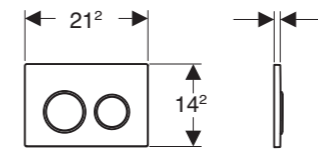

GEBERIT OMEGA ACTUATOR PLATES

Omega20, round

Flush technology:
dual flush

- → **115.085.11.1**
  Cover Plate & Buttons: White / glossy
  Design Rings: White matt
  Material: Plastic
- → **115.085.01.1**
  Cover Plate & Buttons: White matt / Easy-to-clean coated
  Design Rings: White / glossy
  Material: Plastic
- → **115.085.JT.1**
  Cover Plate & Buttons: White matt / Easy-to-clean coated
  Design Rings: Chrome / glossy
  Material: Plastic
- → **115.085.KJ.1**
  Cover Plate & Buttons: White / glossy
  Design Rings: Chrome / glossy
  Material: Plastic
- → **115.085.KK.1**
  Cover Plate & Buttons: White / glossy
  Design Rings: Gold-coloured glossy
  Material: Plastic

- → **115.085.JQ.1**
  Cover Plate & Buttons: Chrome / matt, easy-to-clean coated
  Design Rings: Chrome / glossy
  Material: Plastic
- → **115.085.KH.1**
  Cover Plate & Buttons: / glossy
  Design Rings: Chrome / matt
  Material: Plastic

- → **115.085.DW.1**
  Cover Plate & Buttons: Black / glossy
  Design Rings: Black matt
  Material: Plastic
- → **115.085.16.1**
  Cover Plate & Buttons: Black matt / Easy-to-clean coated
  Design Rings: Black / glossy
  Material: Plastic
- → **115.085.14.1**
  Cover Plate & Buttons: Black matt / Easy-to-clean coated
  Design Rings: Chrome / glossy
  Material: Plastic
- → **115.085.KM.1**
  Cover Plate & Buttons: Black / glossy
  Design Rings: Chrome / glossy
  Material: Plastic