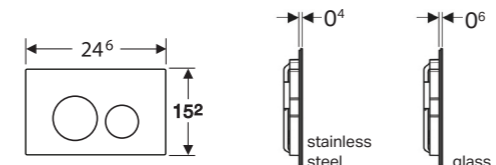

Sigma40, round

Flush technology:
dual flush

→ 115.628.SI.1 Plate & Buttons: White / glossy glass Material: Glass	→ 115.628.JT.1 Plate & Buttons: White matt, Easy-to-clean coated Material: Stainless steel	→ 115.628.JL.1 Plate & Buttons: Sand grey / glossy glass Material: Glass	→ 115.628.FW.1 Plate & Buttons: Brushed, Easy-to-clean coated Material: Stainless steel	→ 115.628.QF.1 Plate & Buttons: Brass-coloured / Brushed, Easy-to-clean coated Material: Stainless steel
→ 115.628.QB.1 Plate & Buttons: Red gold / Brushed, Easy-to-clean coated Material: Stainless steel	→ 115.628.JK.1 Plate & Buttons: Lava / glossy glass Material: Glass	→ 115.628.SJ.1 Plate & Buttons: Black / glossy glass Material: Glass	→ 115.628.QD.1 Plate & Buttons: Black chrome / Brushed, Easy-to-clean coated Material: Stainless steel	→ 115.628.14.1 Plate & Buttons: Black matt, Easy-to-clean coated Material: Stainless steel
→ 115.628.ID.1 Plate & Buttons: Nickel brushed, Easy-to-clean coated Material: Stainless steel				

BESPOKE CUSTOMISED FINISHES

When ordering plates with customised finishes, you only need the colour code and price group in addition to the order number. Please note that orders cannot be cancelled or returned because the products are custom-made. You can find the selection here: <https://doc.geberit.com/973.069.00.0>

→ 004.610.00.2
→ 004.610.00.3