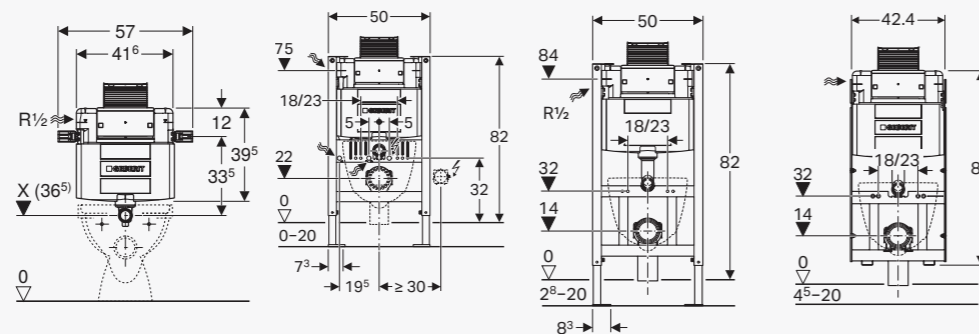

Dimensions

#For Siphonic Wall-hung WC
^For Siphonic Wall-hung WC; GIS system