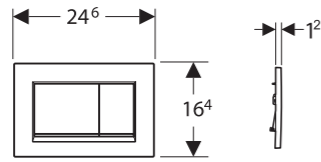

GEBERIT SIGMA ACTUATOR PLATES

Sigma20, square

Flush technology:
dual flush

→ **115.883.11.1**
Plate & Buttons:
White / glossy
Design Stripes: Matt white
Material: Plastic