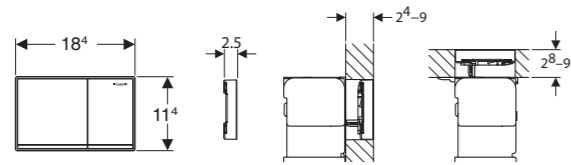

GEBERIT OMEGA ACTUATOR PLATES

Omega60, square

Surface-even

Flush technology:
dual flush

- → **115.081.SI.1**
  Buttons: White / glossy glass
  Frame: Chrome / glossy
  Design Stripes: Reflective glass
  Material: Die-cast zinc / glass
- → **115.081.JL.1**
  Buttons: Sand grey / glossy glass
  Frame: Chrome / glossy
  Design Stripes: Reflective glass
  Material: Die-cast zinc / glass
- → **115.081.JK.1**
  Buttons: Lava / glossy glass
  Frame: Chrome / glossy
  Design Stripes: Reflective glass
  Material: Die-cast zinc / glass
- → **115.081.SJ.1**
  Buttons: Black / glossy
  Frame: Chrome / glossy
  Design Stripes: Reflective glass
  Material: Die-cast zinc / glass
- → **115.081.GH.1**
  Buttons: Chrome / brushed
  Frame & Design Stripes: Chrome / glossy
  Material: Die-cast zinc

OPTIONAL FOR COVERING UNFINISHED TILE EDGES

- → **115.086.GH.1**
  Chrome / brushed, easy-to-clean coated over frame
- → **115.086.21.1**
  Chrome / glossy over frame