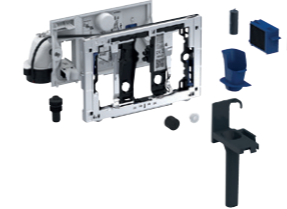

→ 115.050.BZ.2
Anthracite