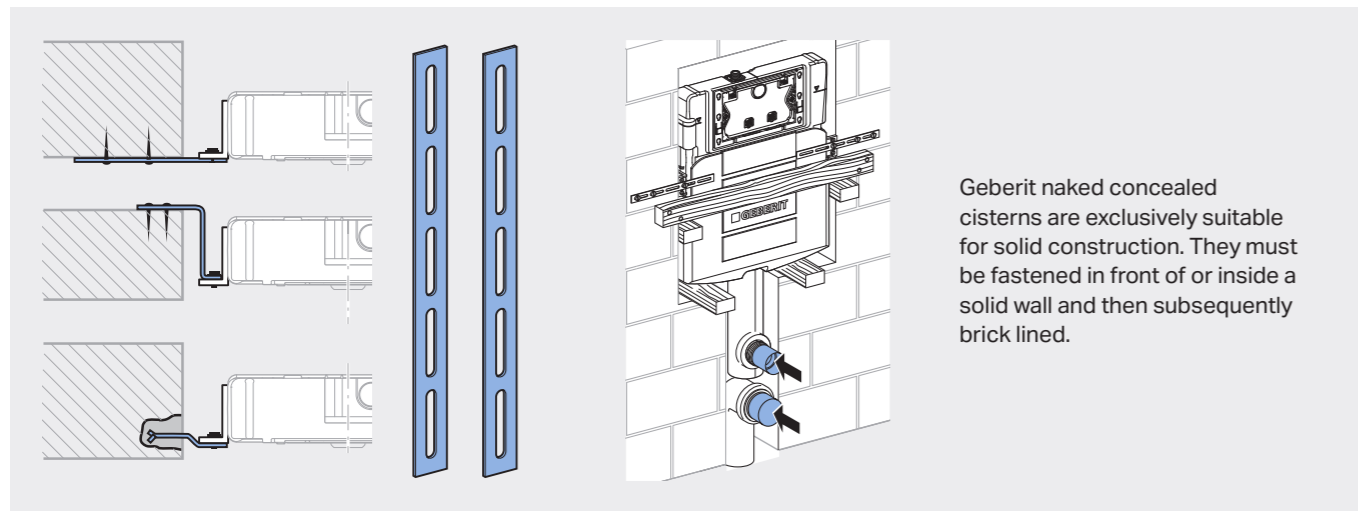

Whether it be under windows or sloping roofs, in a corner or on a free-standing wall, systems and products from Geberit give you practically unlimited possibilities. Installations behind the wall lend elegance and increased space; part-height prewall installations offer additional storage possibilities.

SOLID WALL INSTALLATION

Geberit naked concealed cisterns are exclusively suitable for solid construction. They must be fastened in front of or inside a solid wall and then subsequently brick lined.