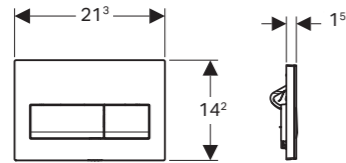

GEBERIT ALPHA ACTUATOR PLATES

Alpha50, square

Flush technology:
dual flush

→ **115.060.11.1**
Plate: White / glossy
Buttons: Chrome / glossy
Material: Plastic

→ **115.060.DW.1**
Plate: Black / glossy
Buttons: Chrome / glossy
Material: Plastic