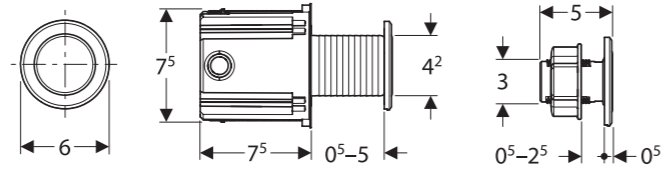

Flush technology:
dual flush, infrared

→ **115.936.SN.6**
Collar: Brushed,
Easy-to-clean coated
Design ring: polished
Material: Stainless steel
Main operated

→ **115.937.SN.6**
Collar: Brushed,
Easy-to-clean coated
Design ring: polished
Material: Stainless steel
Battery operated