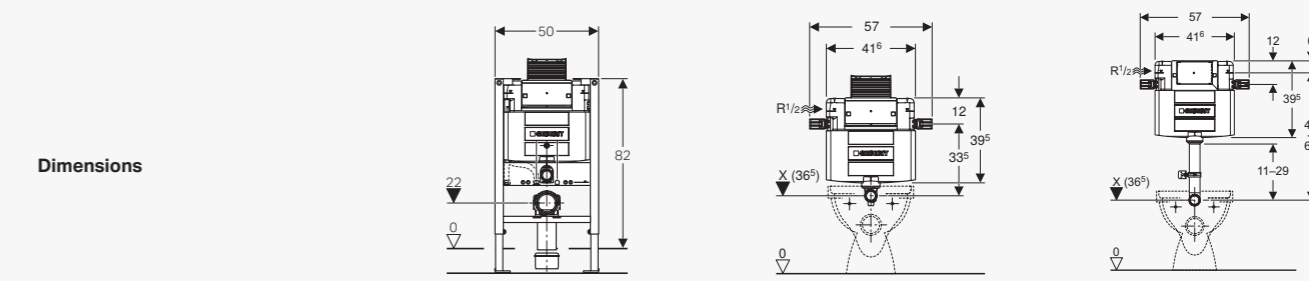

CONCEALED CISTERNS OVERVIEW

GEBERIT OMEGA AT ONE GLANCE

Article number	224.531.00.1	224.511.00.1*	224.512.00.1*
Country	SG, ID, MY, PH, TH, TW, VN	SG, ID, MY, PH, TH, TW, VN	SG, ID, MY, PH, TH, TW, VN
Flushing Water	4/3L	4/3L	4/3L
Cistern thickness	12 cm	12 cm	12 cm
Min wall thickness without finishing	15 cm (Front) 17 cm (Top)	15 cm (Front) 17 cm (Top)	15 cm (Front) 17 cm (Top)
Max wall thickness without finishing	20 cm	20 cm	20 cm
Cistern height	82 cm	82 cm	92 - 110 cm
For solid construction	x	x	x
For drywall construction	x		
Wall-hung-ready (fixation for wall-hung ceramic included)	x		
For front actuation	x	x	x
For top actuation	x	x	x
With conduit pipe for Geberit AquaClean	x		
Tool-free maintenance	x	x	x