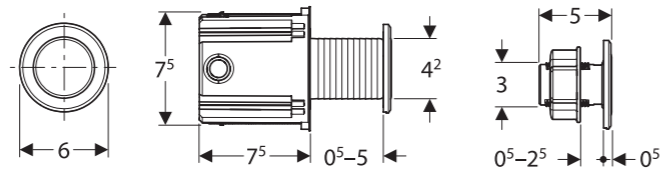

→ **244.094.00.1**
Extension cable
Depending on power supply
location

Omega Type10 IR sensor, round

Flush technology:
dual flush, infrared

→ **115.956.SN.6**
Collar: Brushed,
Easy-to-clean coated
Design ring: polished
Material: Stainless steel
Main operated