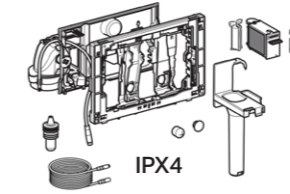

GEBERIT DUOFRESH MODULE FOR SIGMA CONCEALED CISTERN

DuoFresh Module

Technology:
odour extraction with filtration,
user recognition, orientation light

For Geberit Sigma concealed cisterns 12cm only