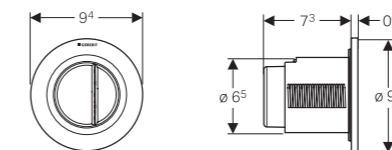

→ **116.055.KM.1**
Collar & Buttons:
Black / glossy
Design Rings:
Chrome / glossy
Material: Plastic

Pneumatic Type 01, round

Flush technology:
dual flush

→ **116.042.11.1**
Collar & Buttons:
White
Material: Plastic