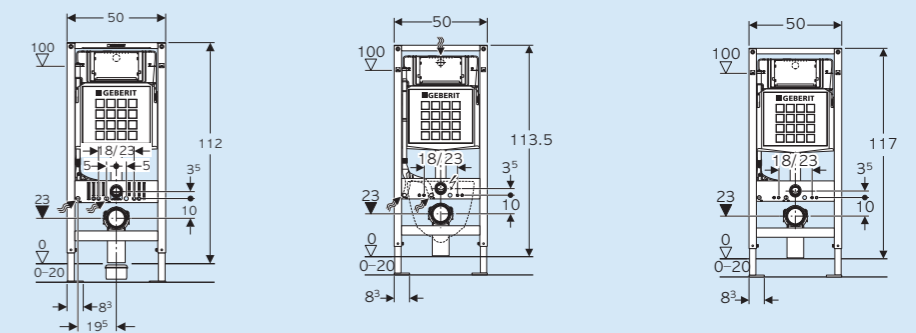

Dimensions

SG – Singapore PH – Philippines
HK – Hong Kong TH – Thailand
ID – Indonesia TW – Taiwan
KR – South Korea VN – Vietnam
MY – Malaysia